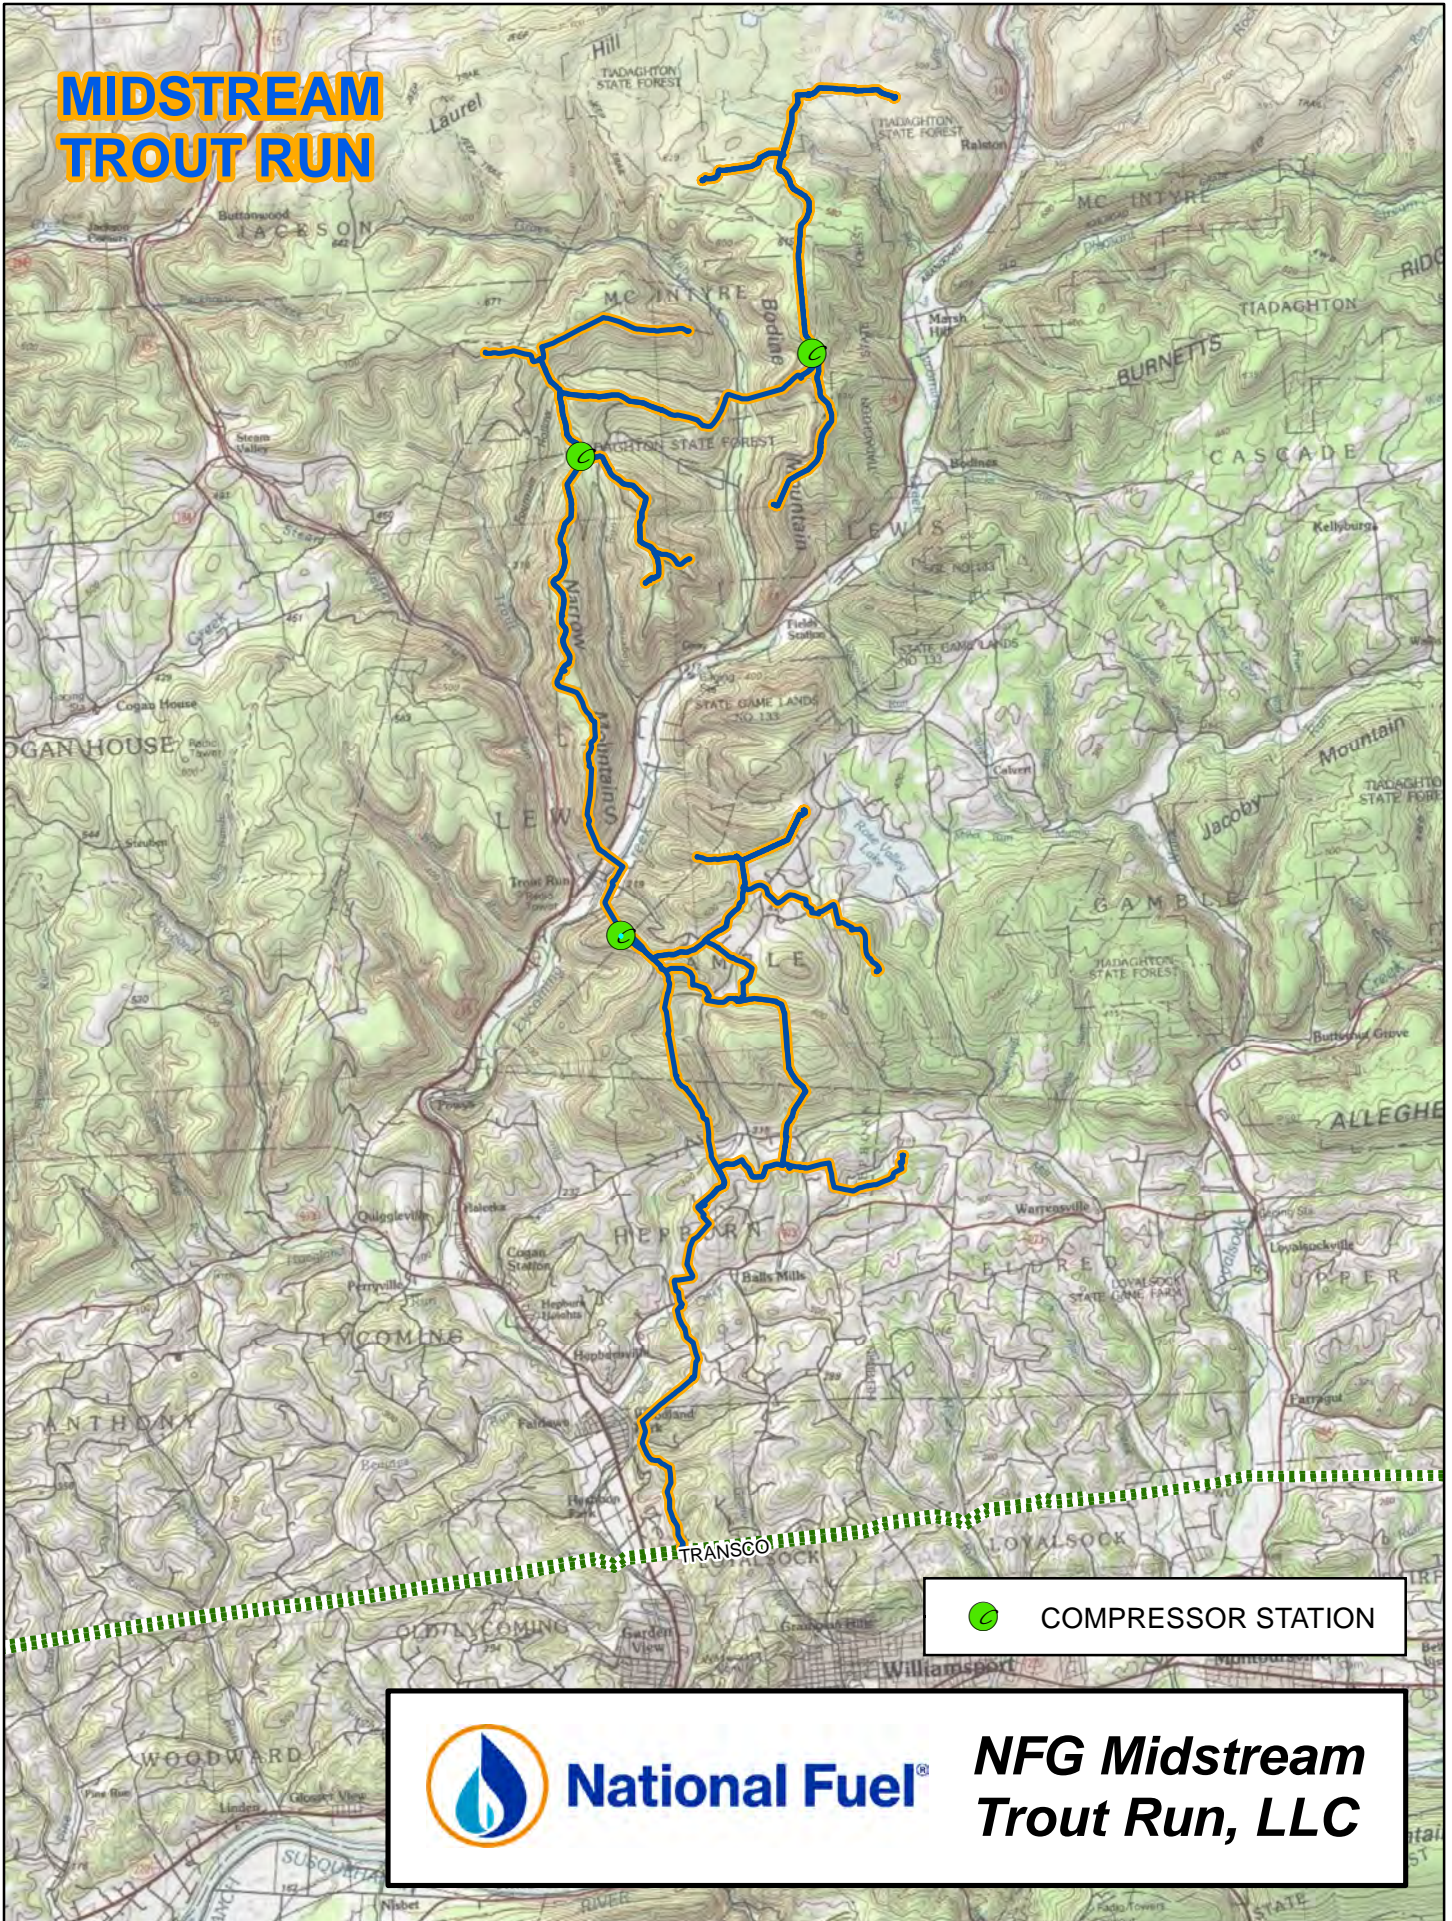

MIDSTREAM TROUT RUN

 COMPRESSOR STATION

 **National Fuel**[®] ***NFG Midstream
Trout Run, LLC***