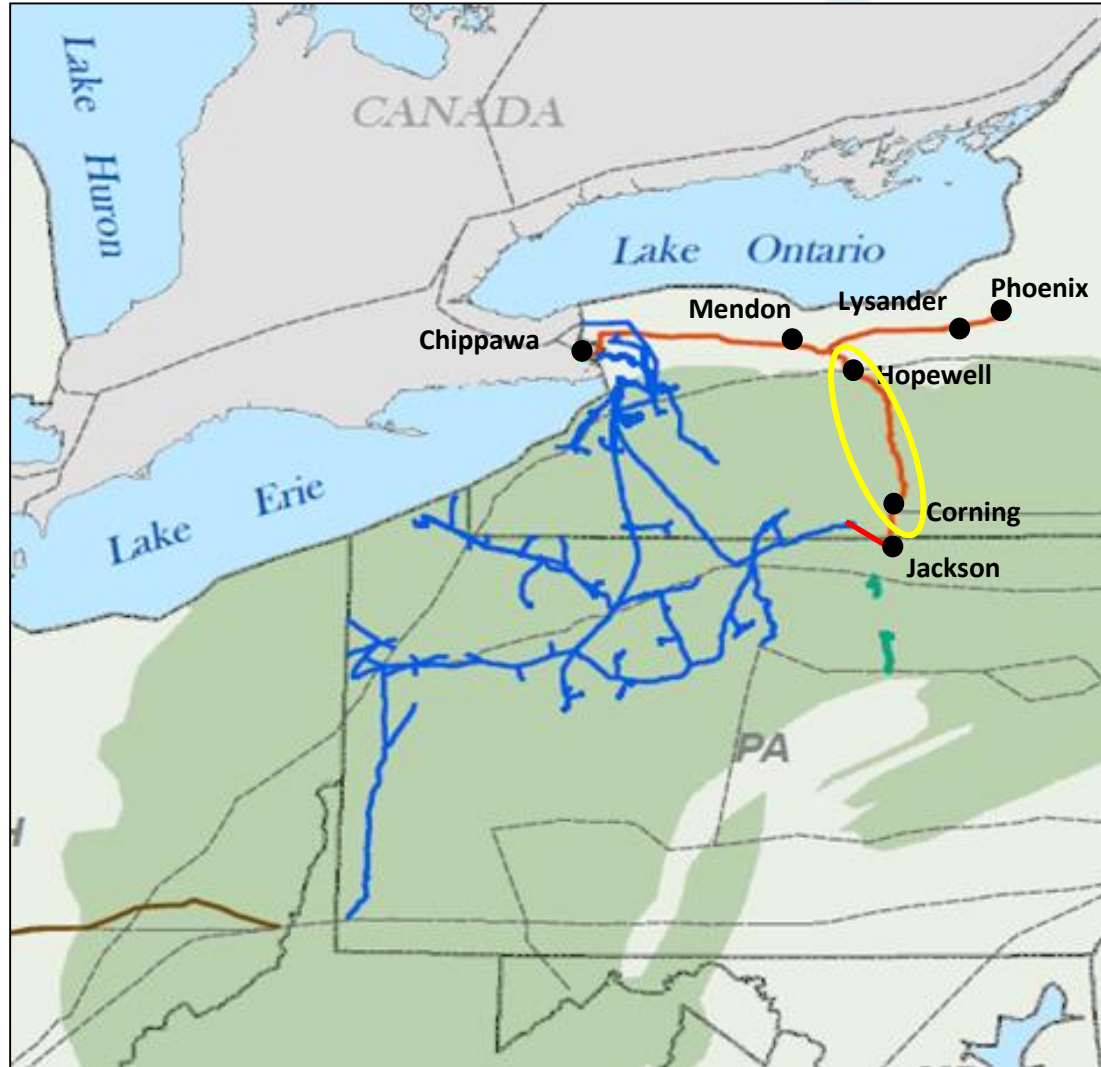

National Fuel[®]

Empire Pipeline Operational Update

September 2021

Empire Peak Day Deliveries (MDth)

Empire Connector South to North

Empire Connector South to North

Average Daily Scheduled by Month (MDth)

Chippawa: Delivery to TC Energy

Chippawa: Delivery to TC Energy

Average Daily Net Scheduled Deliveries (-Receipts) by Month (MDth)

Chippawa: Delivery to TC Energy

Daily Net Scheduled Deliveries (-Receipts) (MDth)