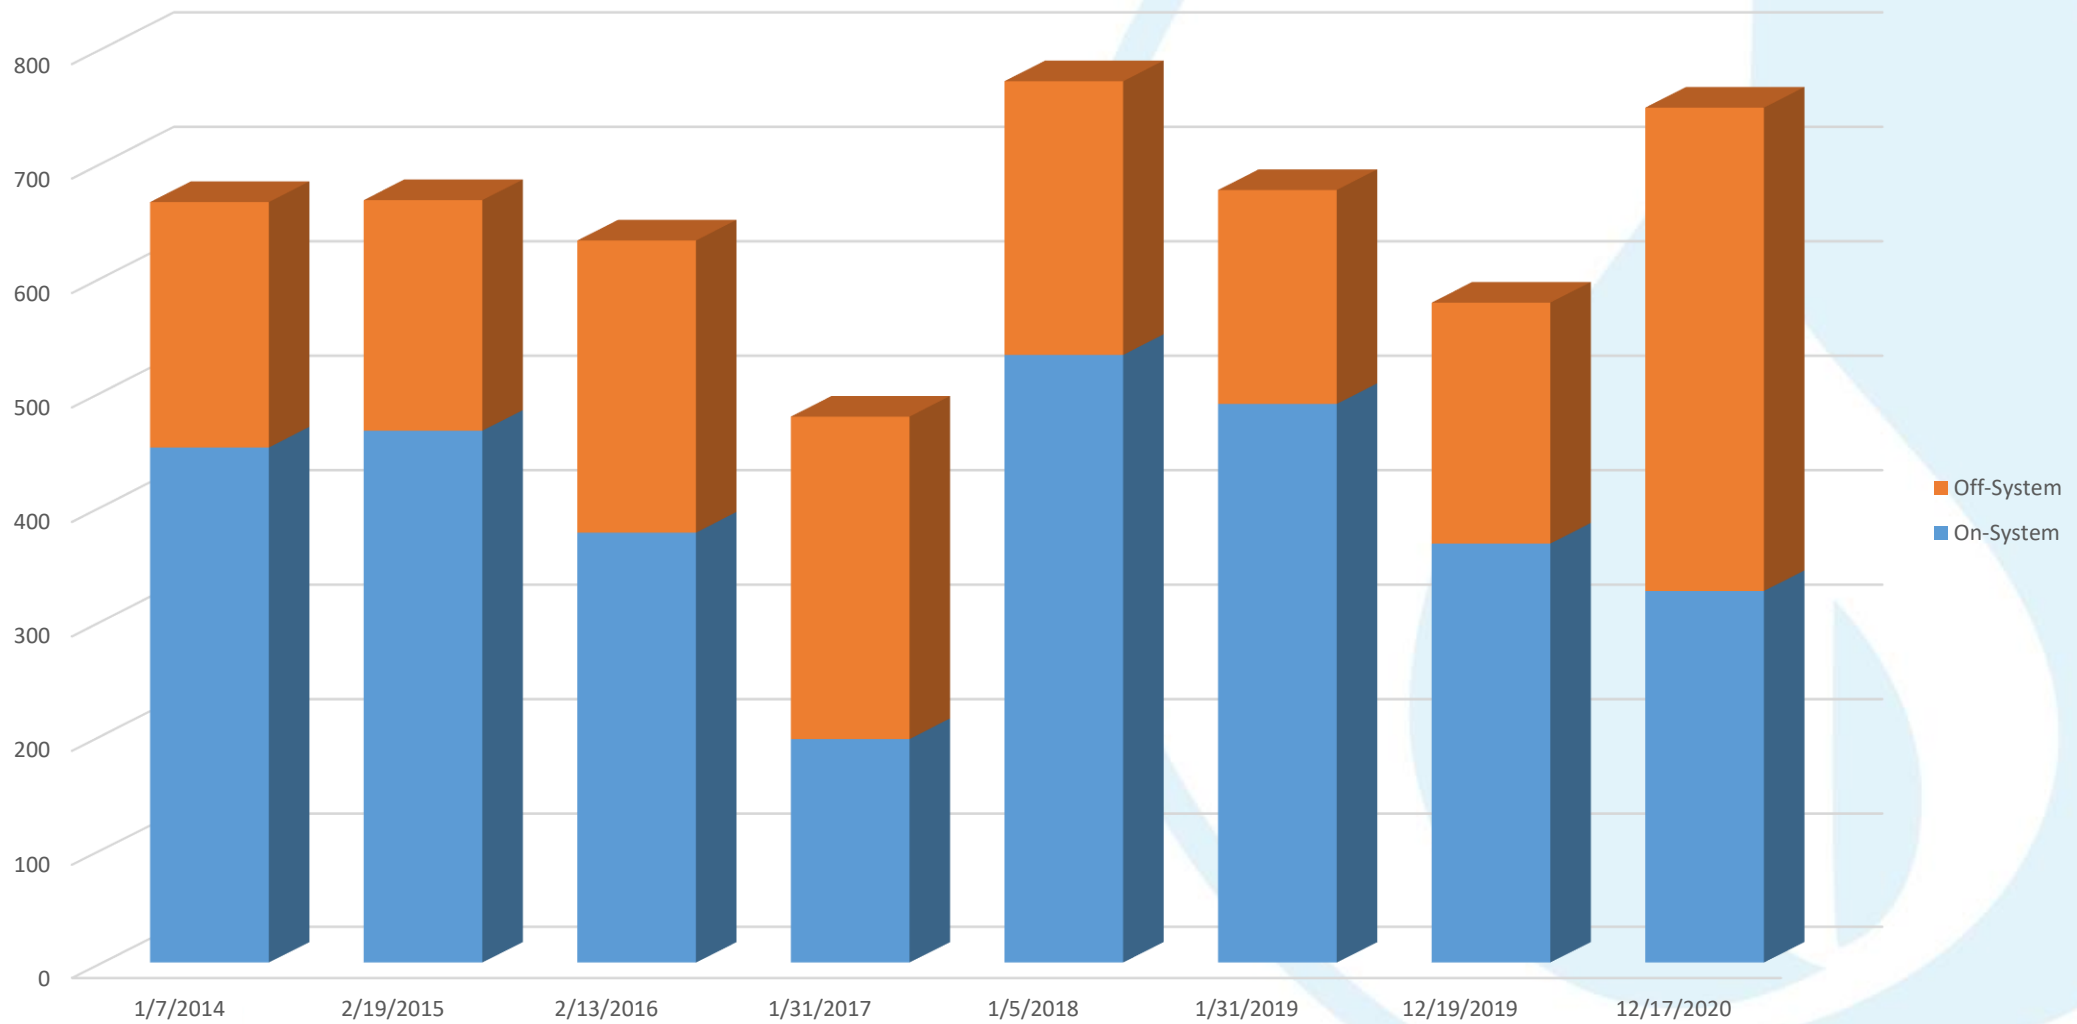

National Fuel[®]

Empire Pipeline Operational Update

September 2021

Empire Peak Day Deliveries (MDth)

Empire Connector South to North

Empire Connector South to North

Average Daily Scheduled by Month (MDth)

Chippawa: Delivery to TC Energy

Chippawa: Delivery to TC Energy

Average Daily Net Scheduled Deliveries (-Receipts) by Month (MDth)

Chippawa: Delivery to TC Energy

Daily Net Scheduled Deliveries (-Receipts) (MDth)