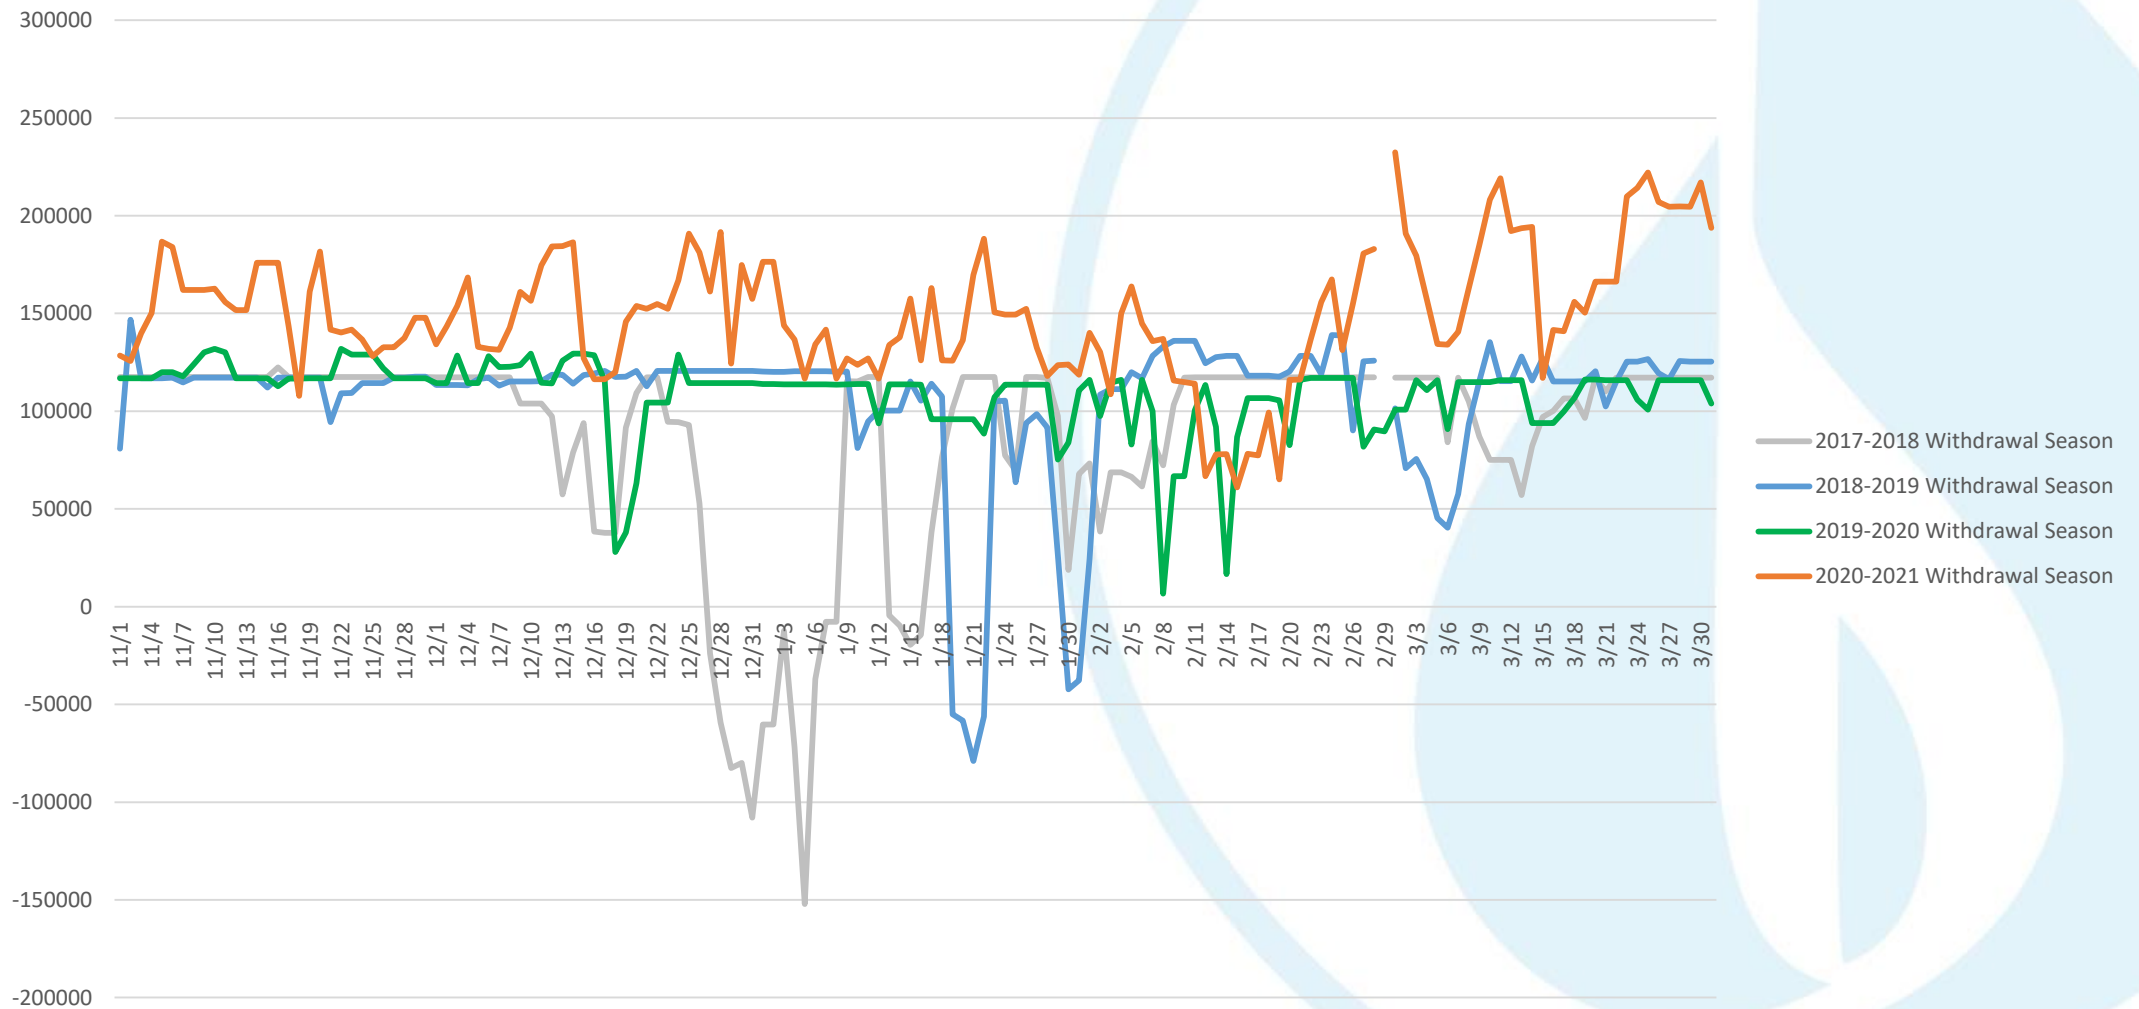

National Fuel[®]

Empire Pipeline Operational Update

September 2021

Empire Peak Day Deliveries (MDth)

Empire Connector South to North

Empire Connector South to North

Average Daily Scheduled by Month (MDth)

Chippawa: Delivery to TC Energy

Chippawa: Delivery to TC Energy

Average Daily Net Scheduled Deliveries (-Receipts) by Month (MDth)

Chippawa: Delivery to TC Energy

Daily Net Scheduled Deliveries (-Receipts) (MDth)