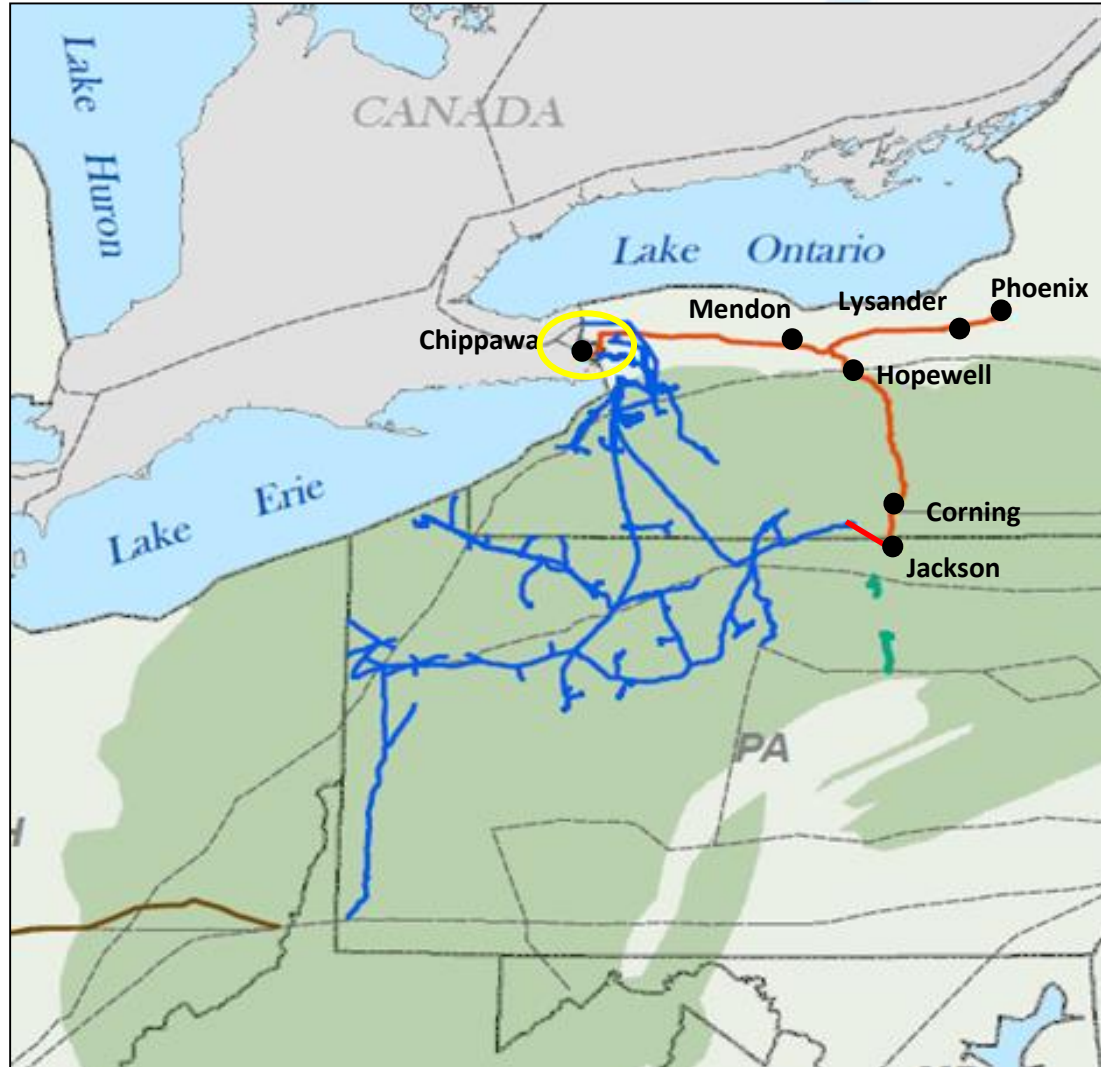

National Fuel[®]

Empire Pipeline Operational Update

September 2021

Empire Peak Day Deliveries (MDth)

Empire Connector South to North

Empire Connector South to North

Average Daily Scheduled by Month (MDth)

Chippawa: Delivery to TC Energy

Chippawa: Delivery to TC Energy

Average Daily Net Scheduled Deliveries (-Receipts) by Month (MDth)

Chippawa: Delivery to TC Energy

Daily Net Scheduled Deliveries (-Receipts) (MDth)