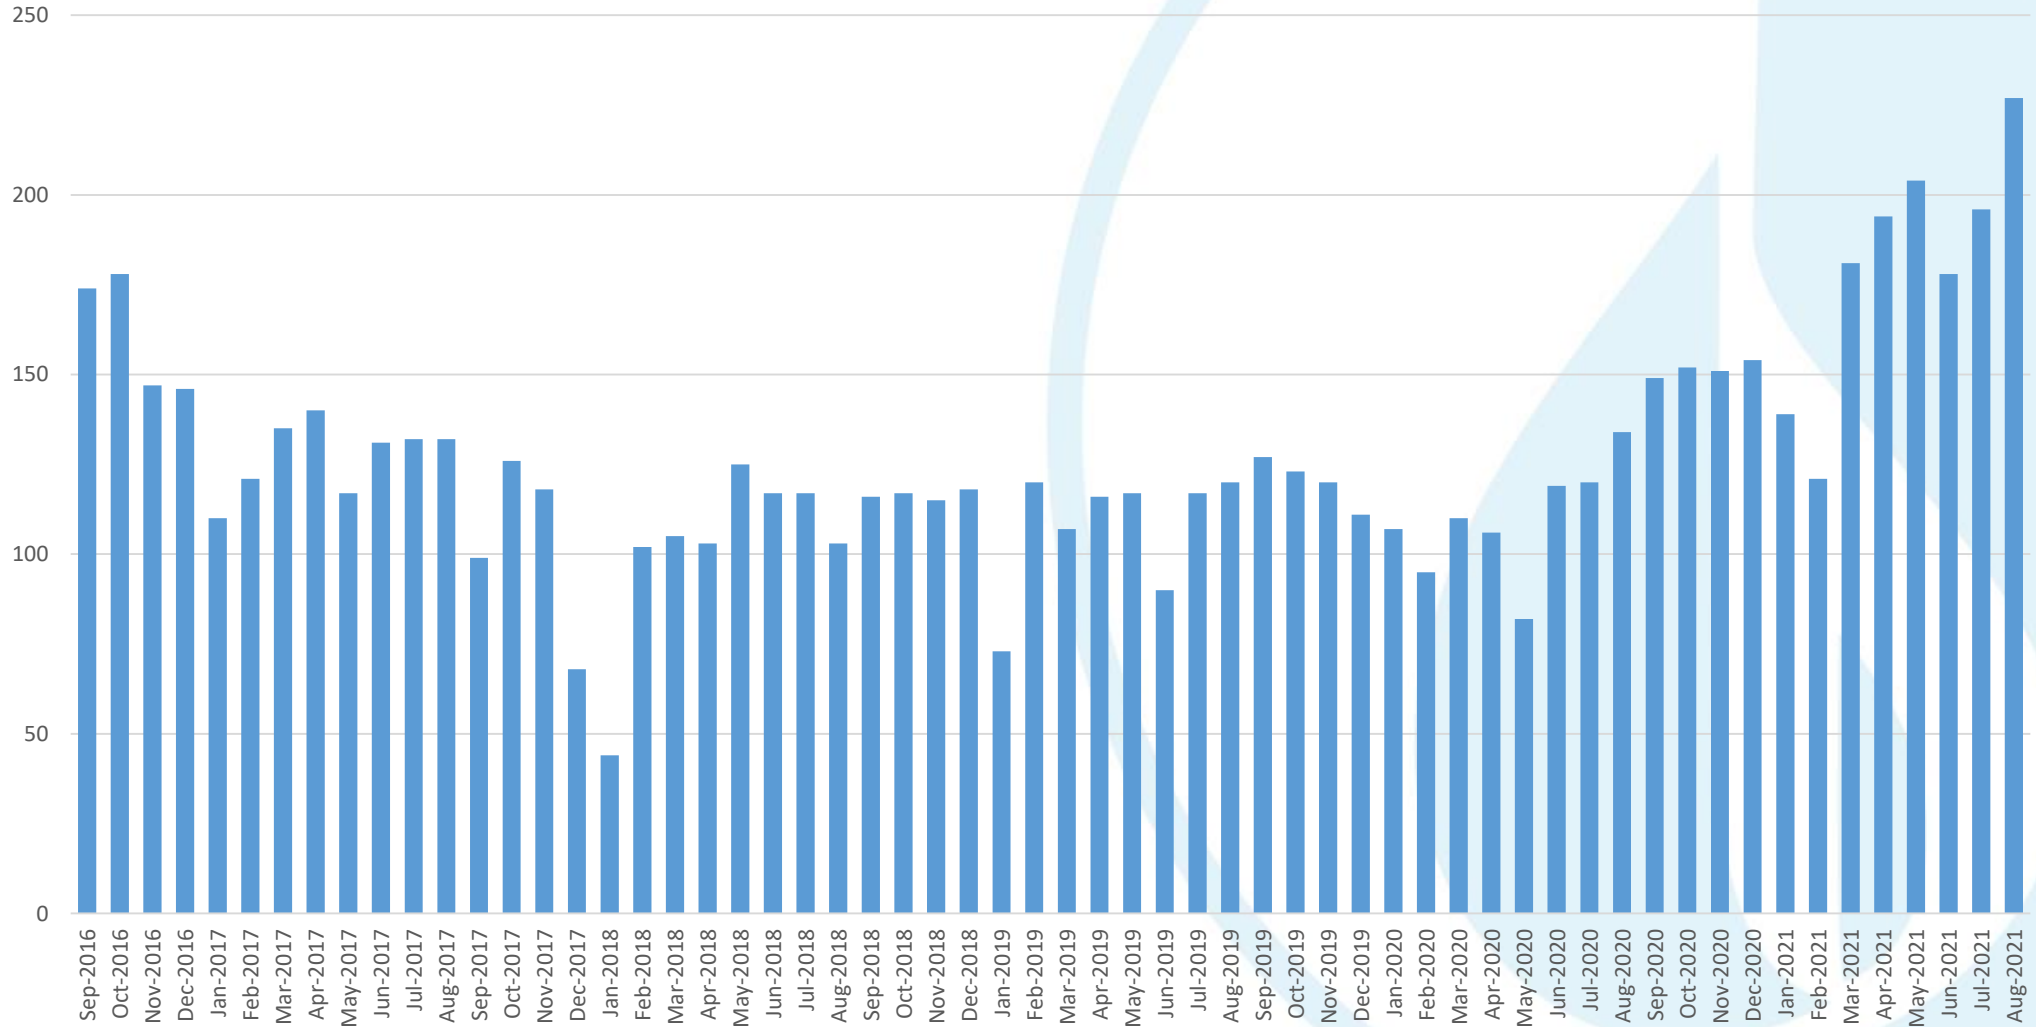

National Fuel[®]

Empire Pipeline Operational Update

September 2021

Empire Peak Day Deliveries (MDth)

Empire Connector South to North

Empire Connector South to North

Average Daily Scheduled by Month (MDth)

Chippawa: Delivery to TC Energy

Chippawa: Delivery to TC Energy

Average Daily Net Scheduled Deliveries (-Receipts) by Month (MDth)

Chippawa: Delivery to TC Energy

Daily Net Scheduled Deliveries (-Receipts) (MDth)