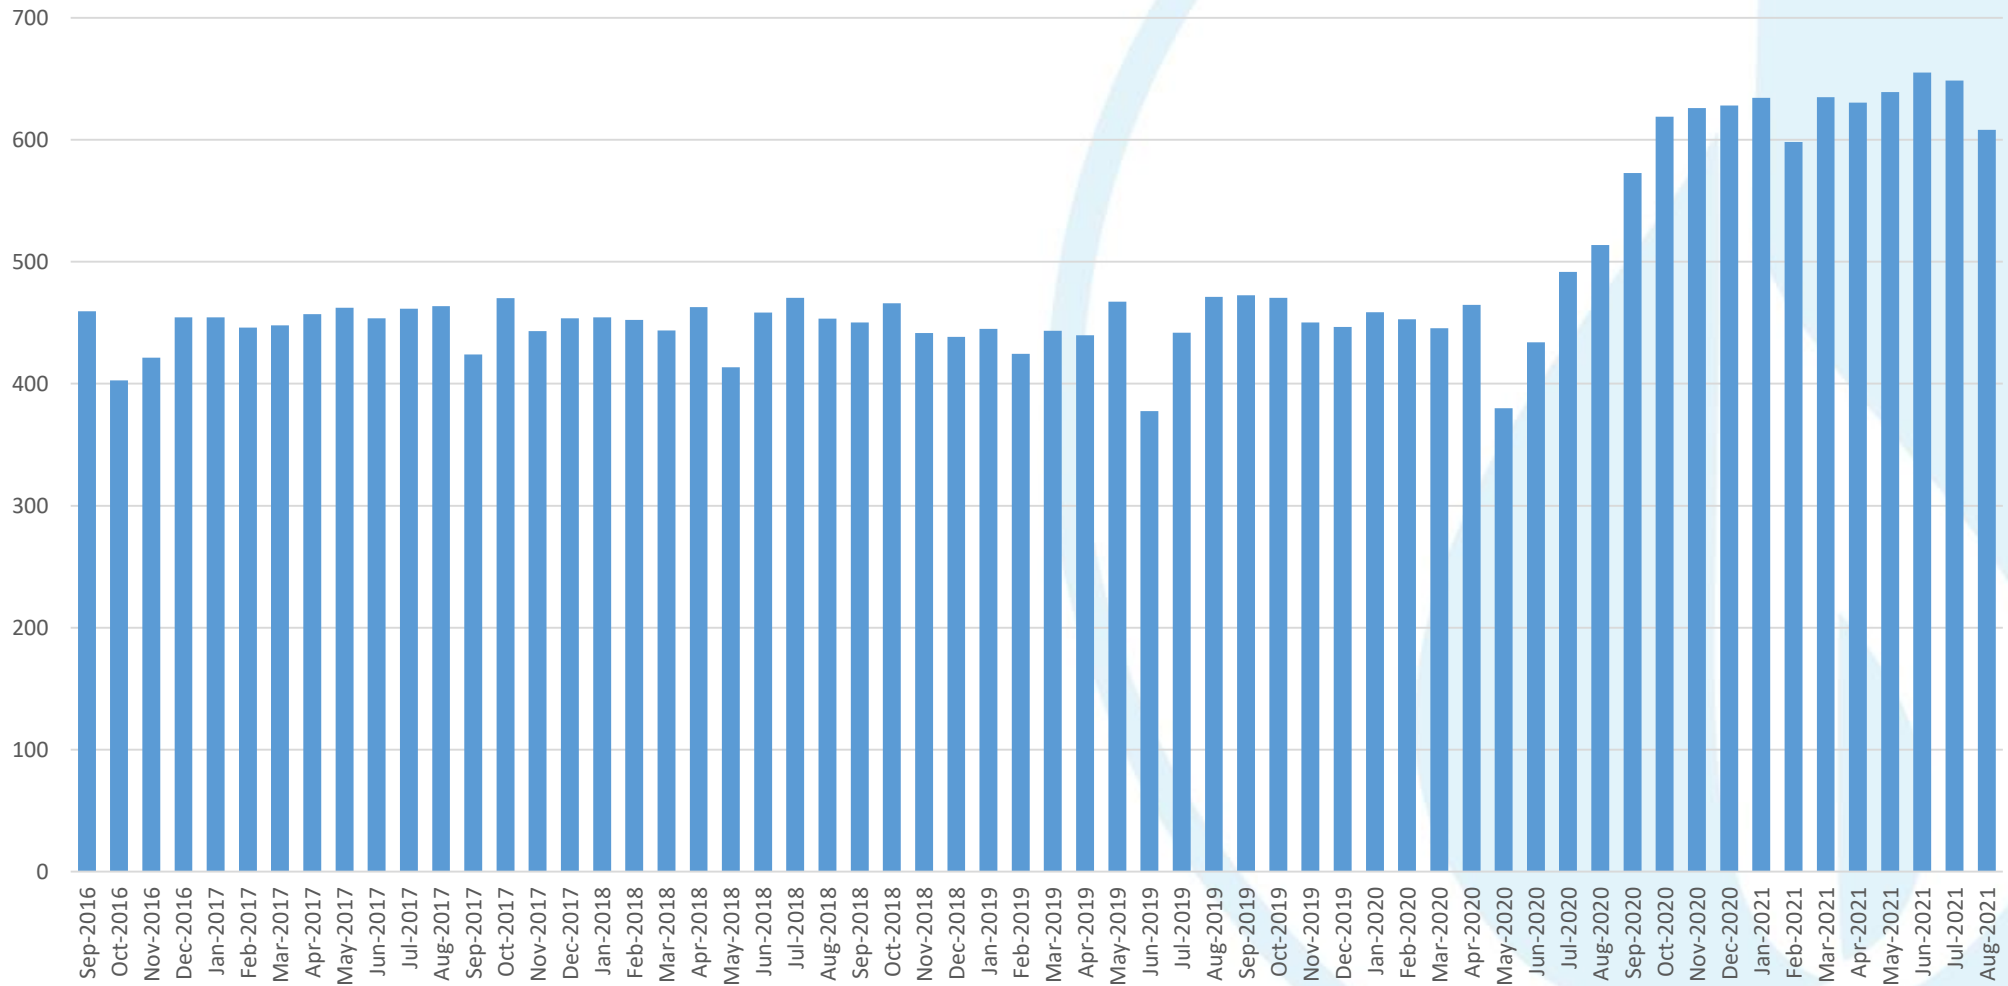

National Fuel[®]

Empire Pipeline Operational Update

September 2021

Empire Peak Day Deliveries (MDth)

Empire Connector South to North

Empire Connector South to North

Average Daily Scheduled by Month (MDth)

Chippawa: Delivery to TC Energy

Chippawa: Delivery to TC Energy

Average Daily Net Scheduled Deliveries (-Receipts) by Month (MDth)

Chippawa: Delivery to TC Energy

Daily Net Scheduled Deliveries (-Receipts) (MDth)