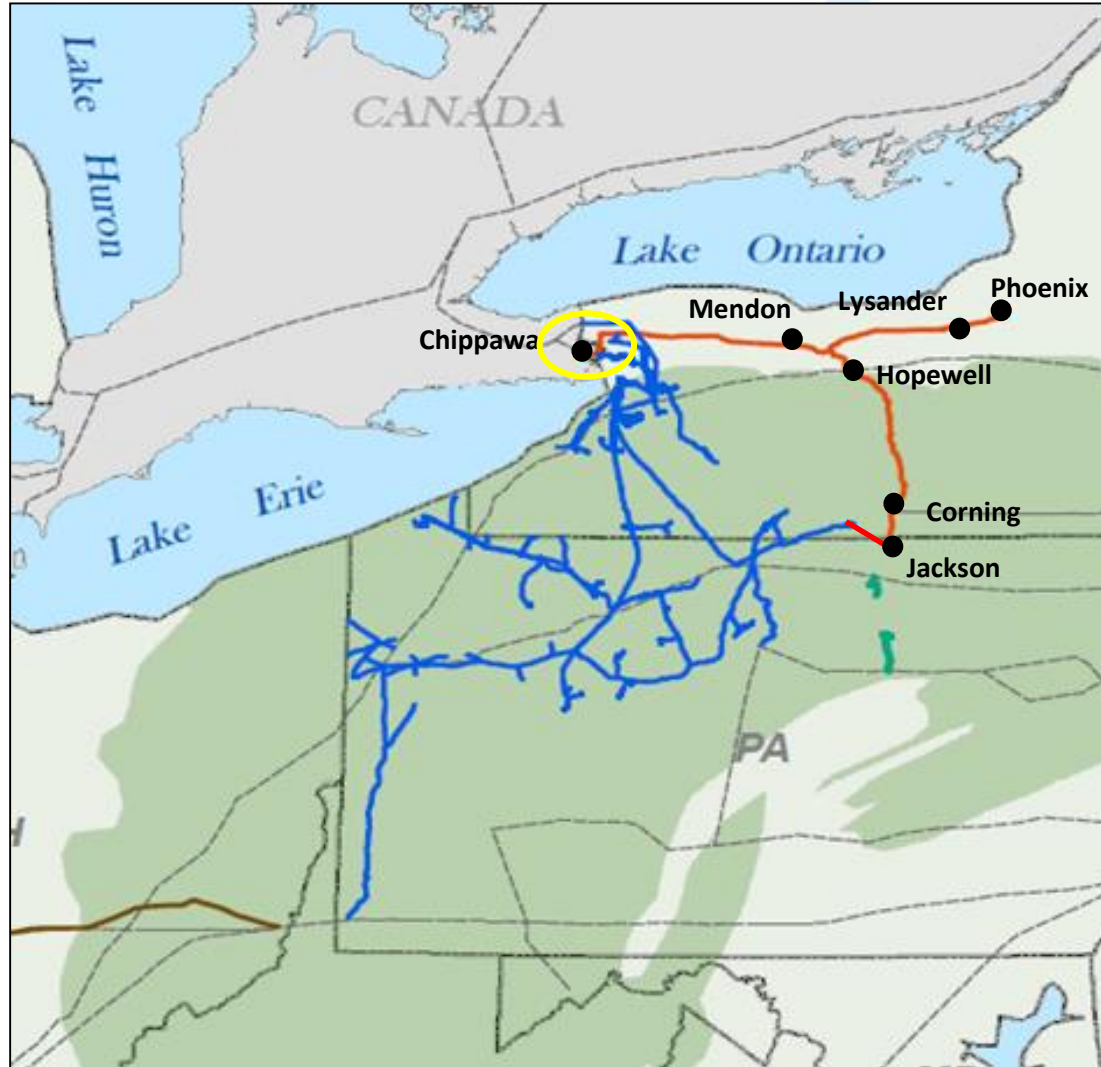

National Fuel[®]

Empire Pipeline Operational Update

September 2019

Empire Peak Day Deliveries (MDth)

Empire Connector South to North

Empire Connector South to North

Average Daily Scheduled by Month (MDth)

Chippawa: Delivery to TC Energy

Chippawa: Delivery to TC Energy

Average Daily Net Scheduled Deliveries (-Receipts) by Month (MDth)

Chippawa: Delivery to TC Energy

Daily Net Scheduled Deliveries (-Receipts) (MDth)