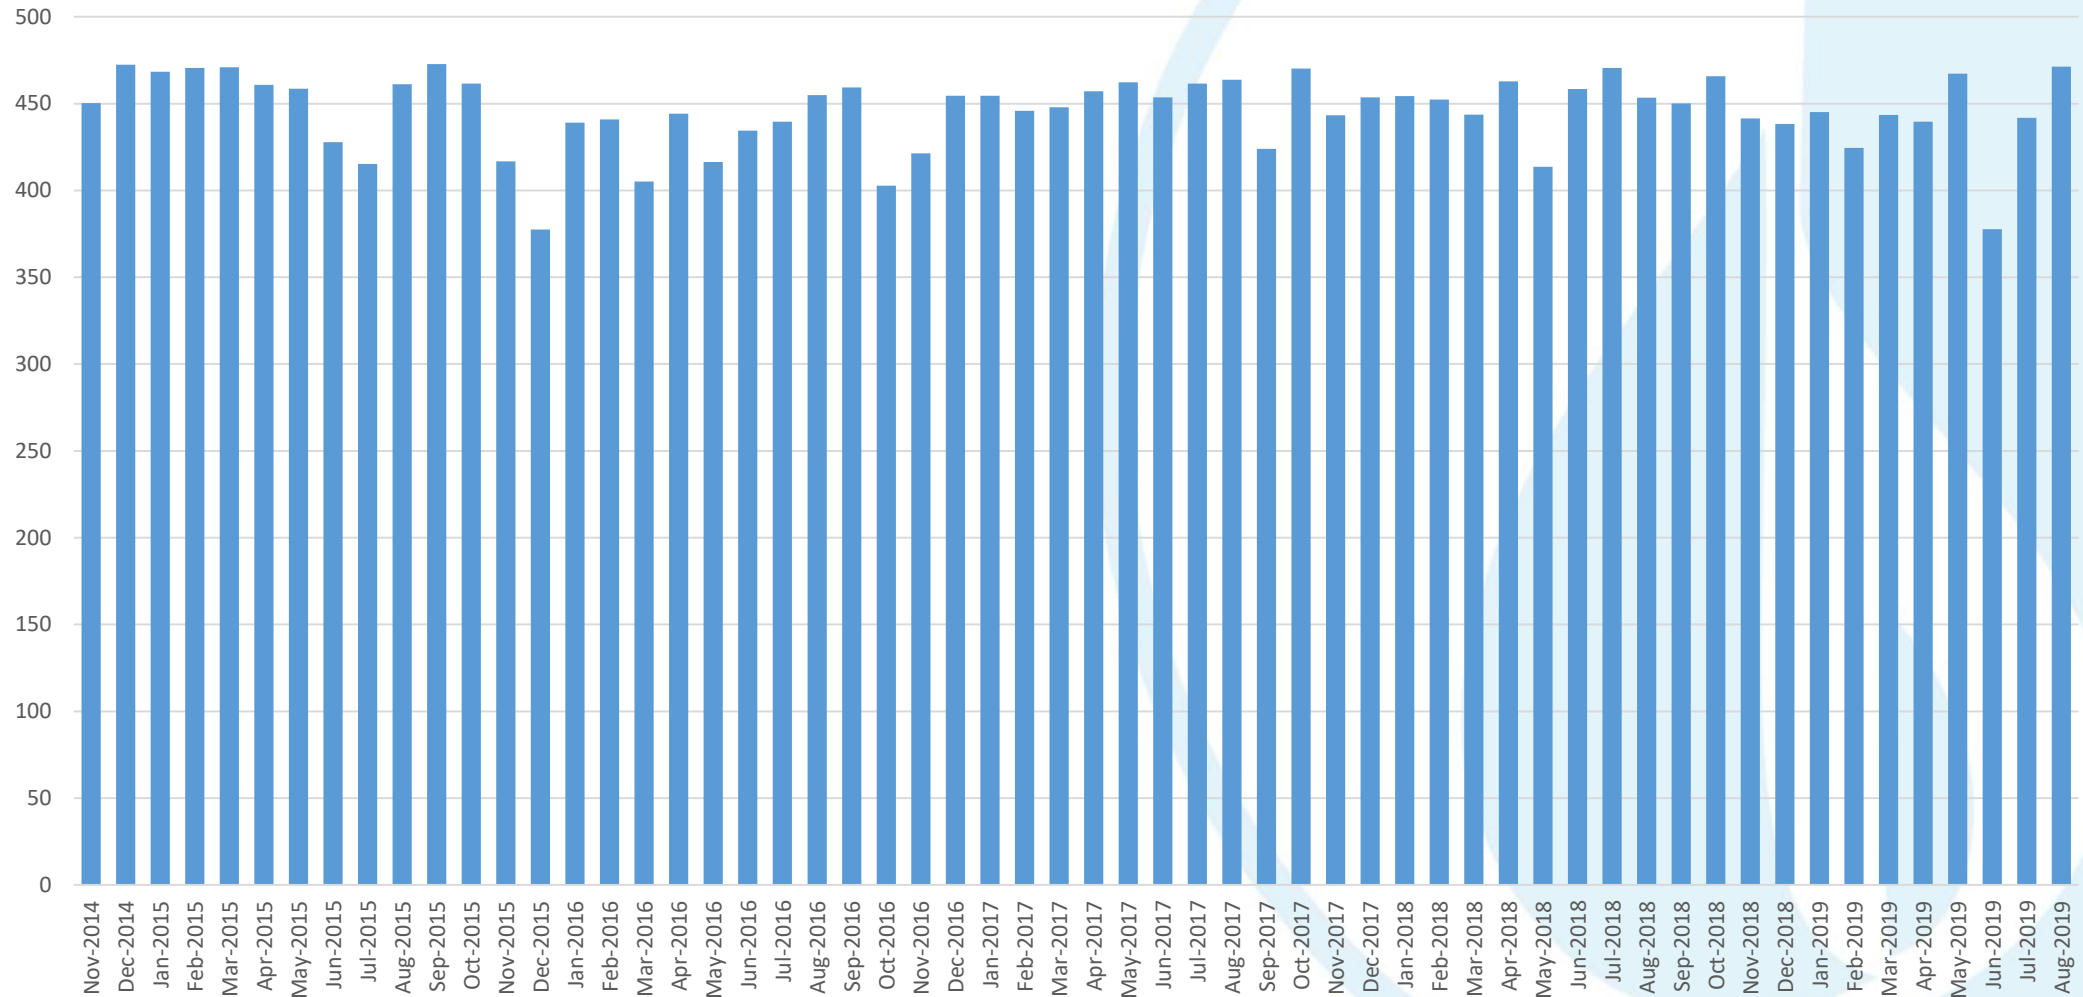

National Fuel[®]

Empire Pipeline Operational Update

September 2019

Empire Peak Day Deliveries (MDth)

Empire Connector South to North

Empire Connector South to North

Average Daily Scheduled by Month (MDth)

Chippawa: Delivery to TC Energy

Chippawa: Delivery to TC Energy

Average Daily Net Scheduled Deliveries (-Receipts) by Month (MDth)

Chippawa: Delivery to TC Energy

Daily Net Scheduled Deliveries (-Receipts) (MDth)