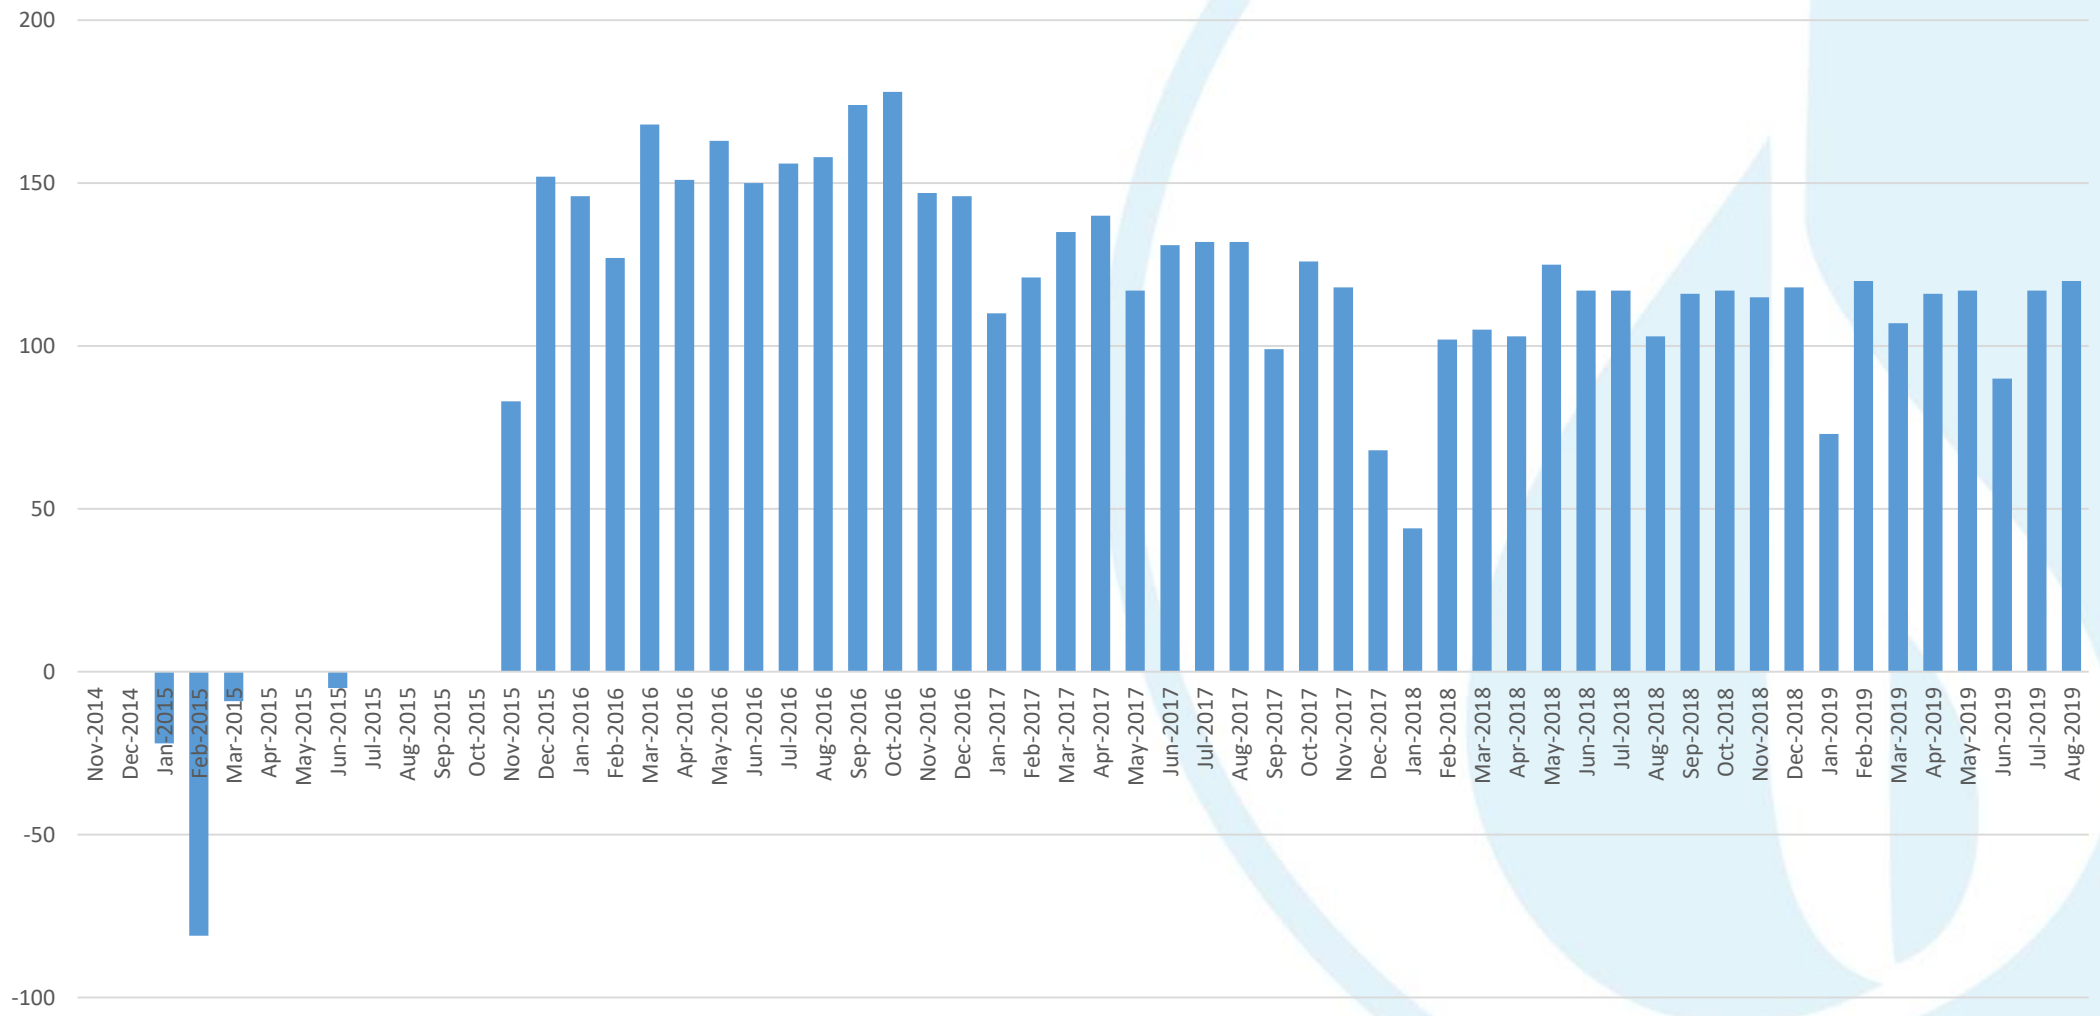

National Fuel[®]

Empire Pipeline Operational Update

September 2019

Empire Peak Day Deliveries (MDth)

Empire Connector South to North

Empire Connector South to North

Average Daily Scheduled by Month (MDth)

Chippawa: Delivery to TC Energy

Chippawa: Delivery to TC Energy

Average Daily Net Scheduled Deliveries (-Receipts) by Month (MDth)

Chippawa: Delivery to TC Energy

Daily Net Scheduled Deliveries (-Receipts) (MDth)