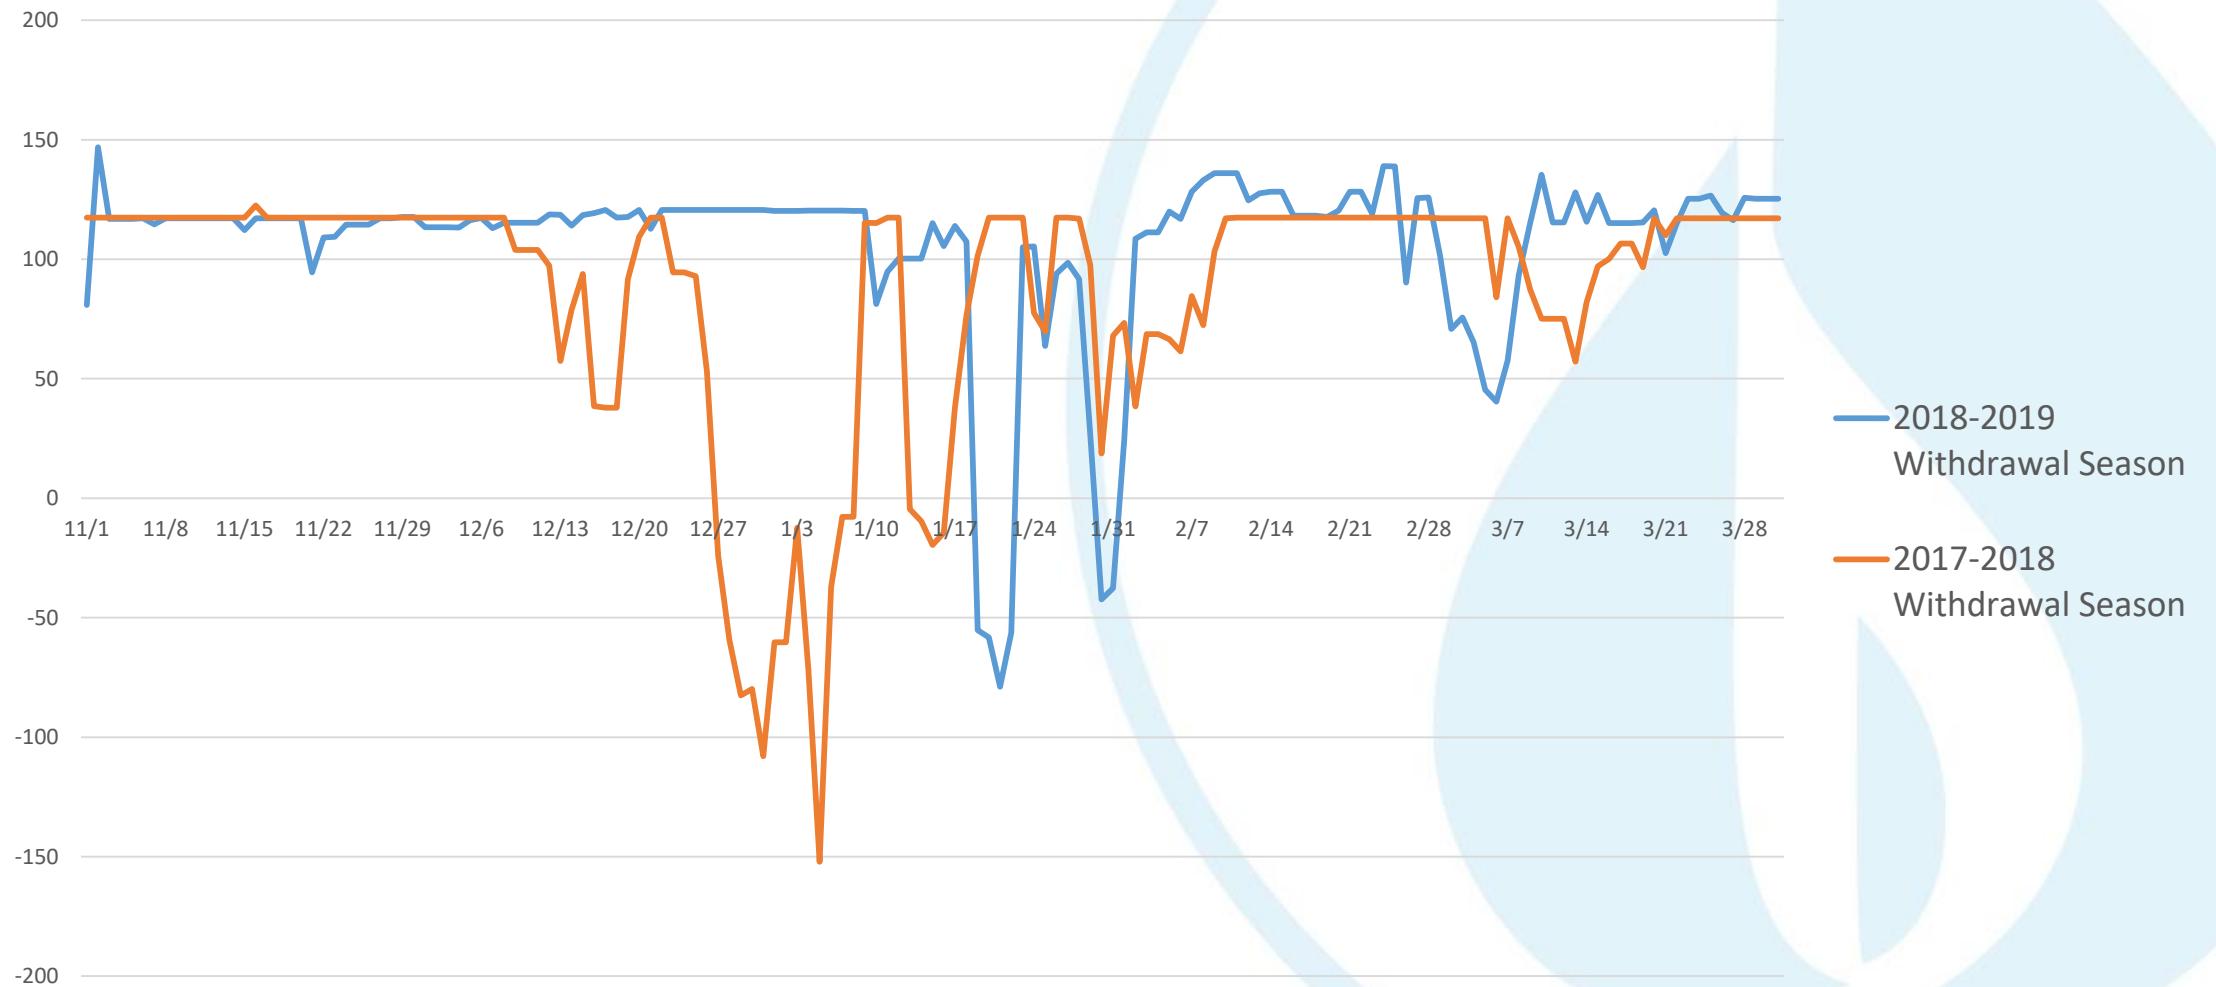

Chippawa: Delivery to TC Energy

Daily Net Scheduled Deliveries (-Receipts) (MDth)