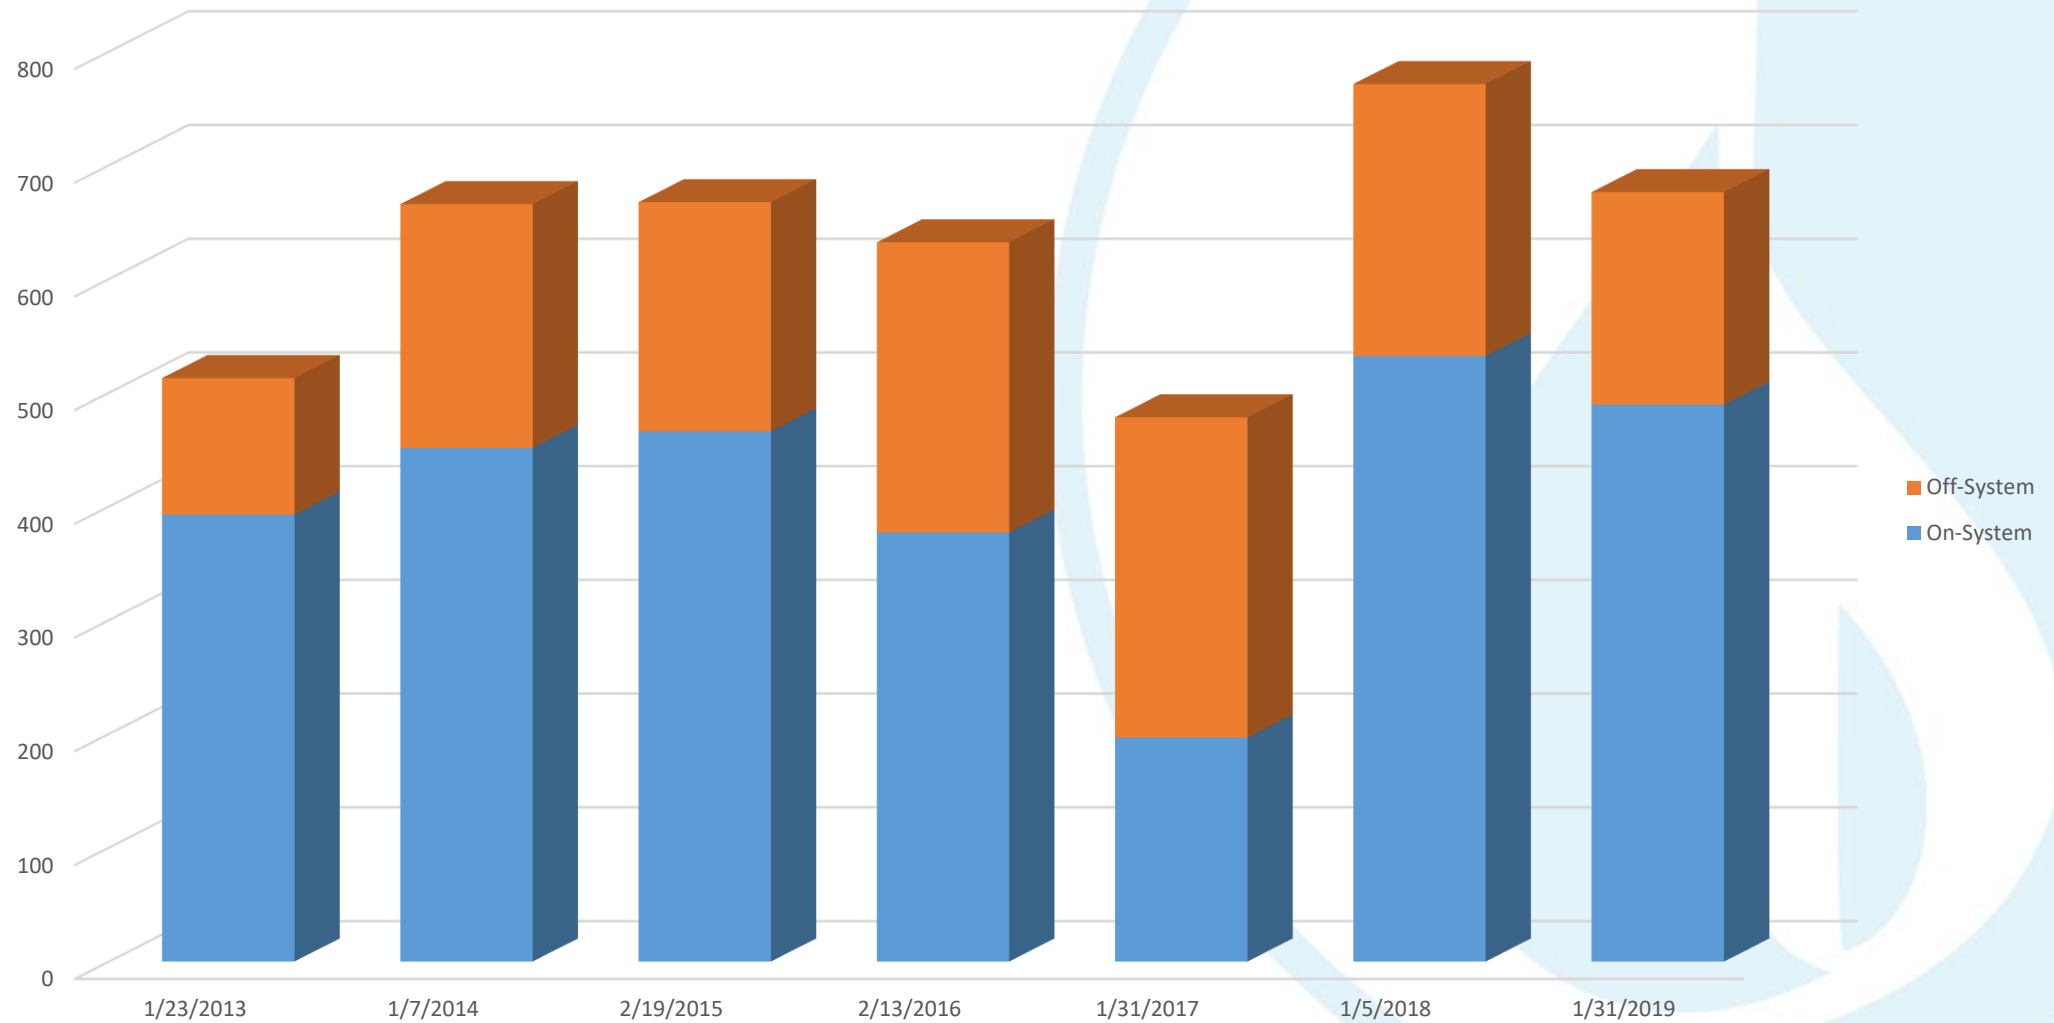

National Fuel[®]

Empire Pipeline Operational Update

September 2019

Empire Peak Day Deliveries (MDth)

Empire Connector South to North

Empire Connector South to North

Average Daily Scheduled by Month (MDth)

Chippawa: Delivery to TC Energy

Chippawa: Delivery to TC Energy

Average Daily Net Scheduled Deliveries (-Receipts) by Month (MDth)

Chippawa: Delivery to TC Energy

Daily Net Scheduled Deliveries (-Receipts) (MDth)