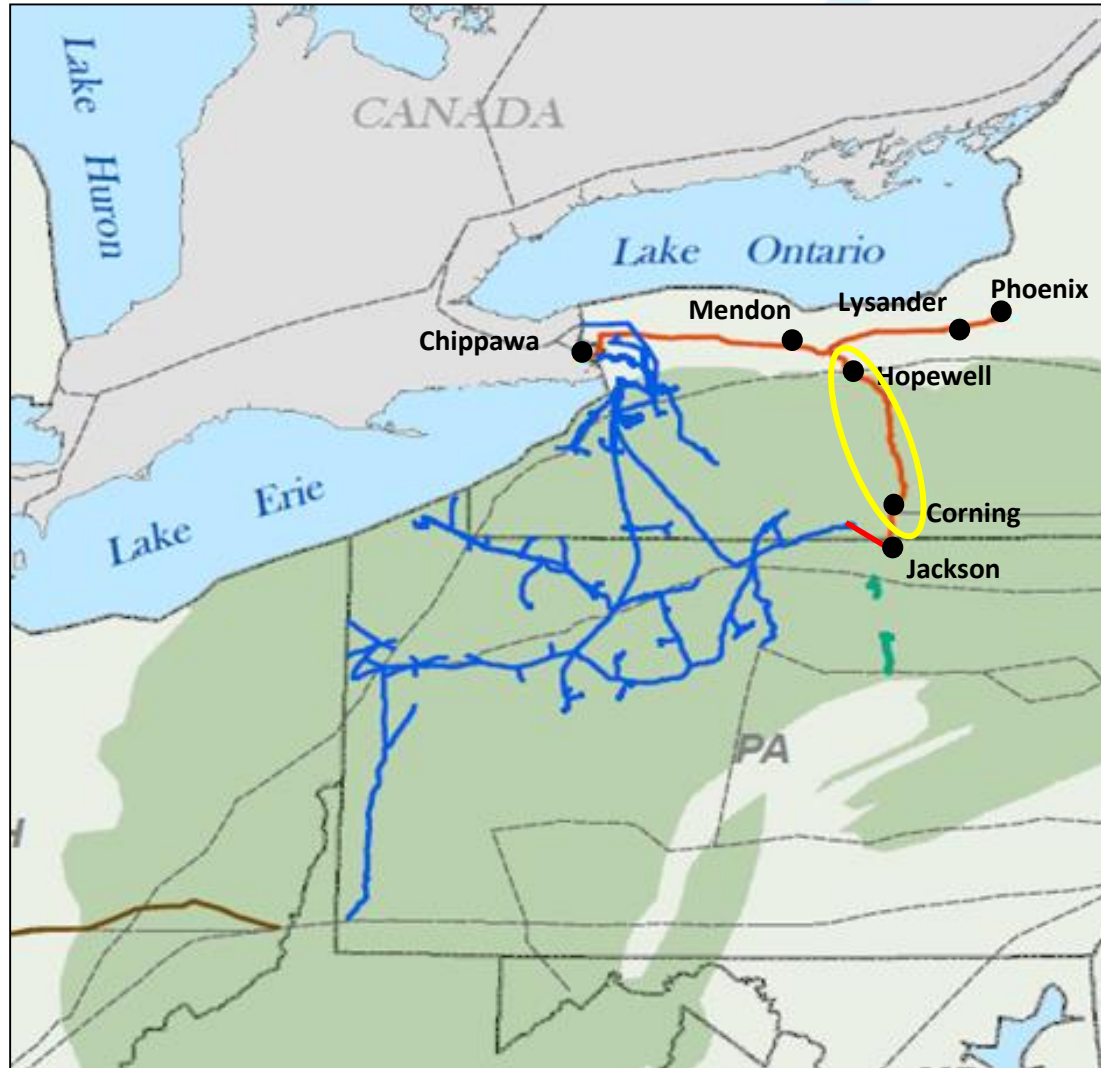

National Fuel[®]

Empire Pipeline Operational Update

September 2019

Empire Peak Day Deliveries (MDth)

Empire Connector South to North

Empire Connector South to North

Average Daily Scheduled by Month (MDth)

Chippawa: Delivery to TC Energy

Chippawa: Delivery to TC Energy

Average Daily Net Scheduled Deliveries (-Receipts) by Month (MDth)

Chippawa: Delivery to TC Energy

Daily Net Scheduled Deliveries (-Receipts) (MDth)