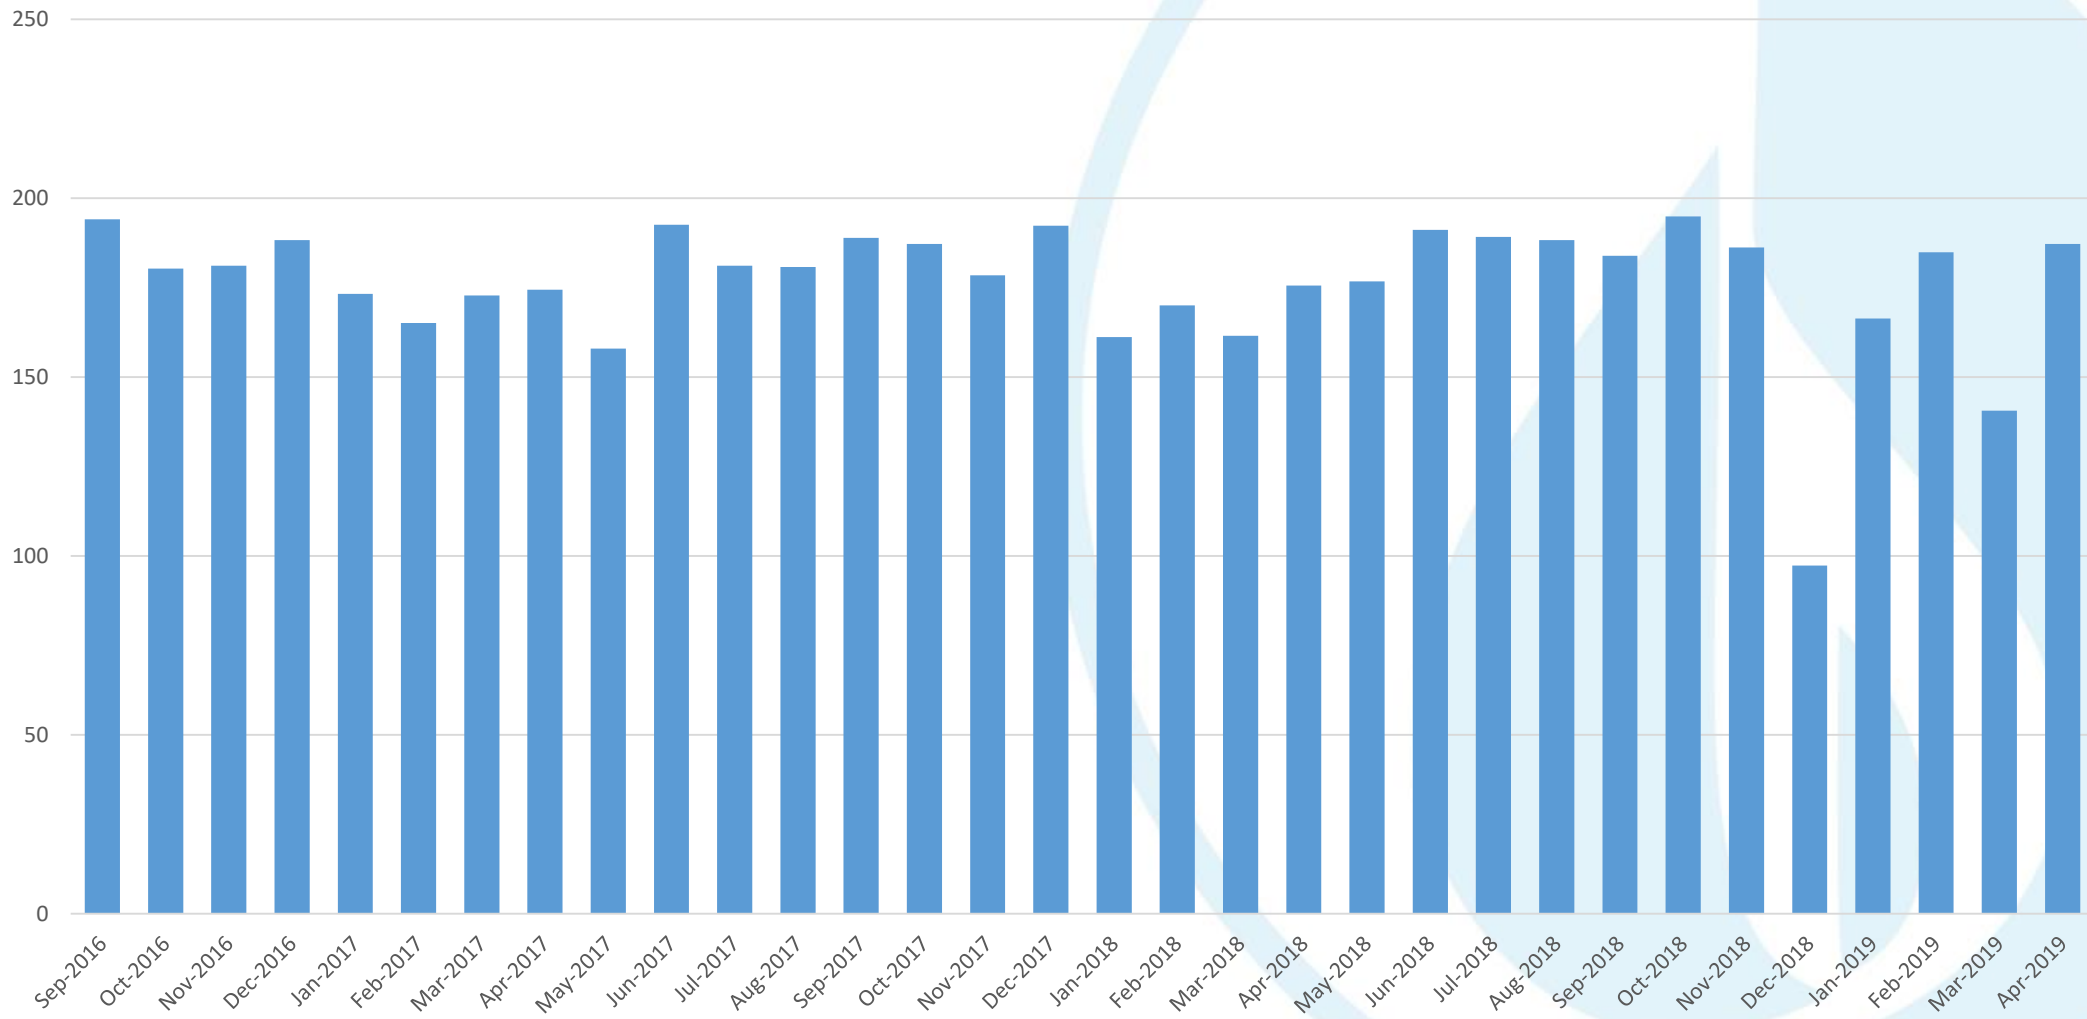

System Overview

NFGSC Observed Peak Days (MDth)

NFGSC Line X South to North

NFGSC Line X South to North

Average Daily Scheduled by Month (MDth)

NFGSC Line N South to North

NFGSC Line N South to North

Average Daily Scheduled by Month (MDth)

NFGSC YM53/YM52 South to North

NFGSC YM53/YM52 South to North

Average Daily Scheduled by Month (MDth)

NFGSC Top Gas Storage Inventory (MMCF)

Empire Observed Peak Days (MDth)

Empire Connector South to North

Empire Connector South to North

Average Daily Scheduled by Month (MDth)