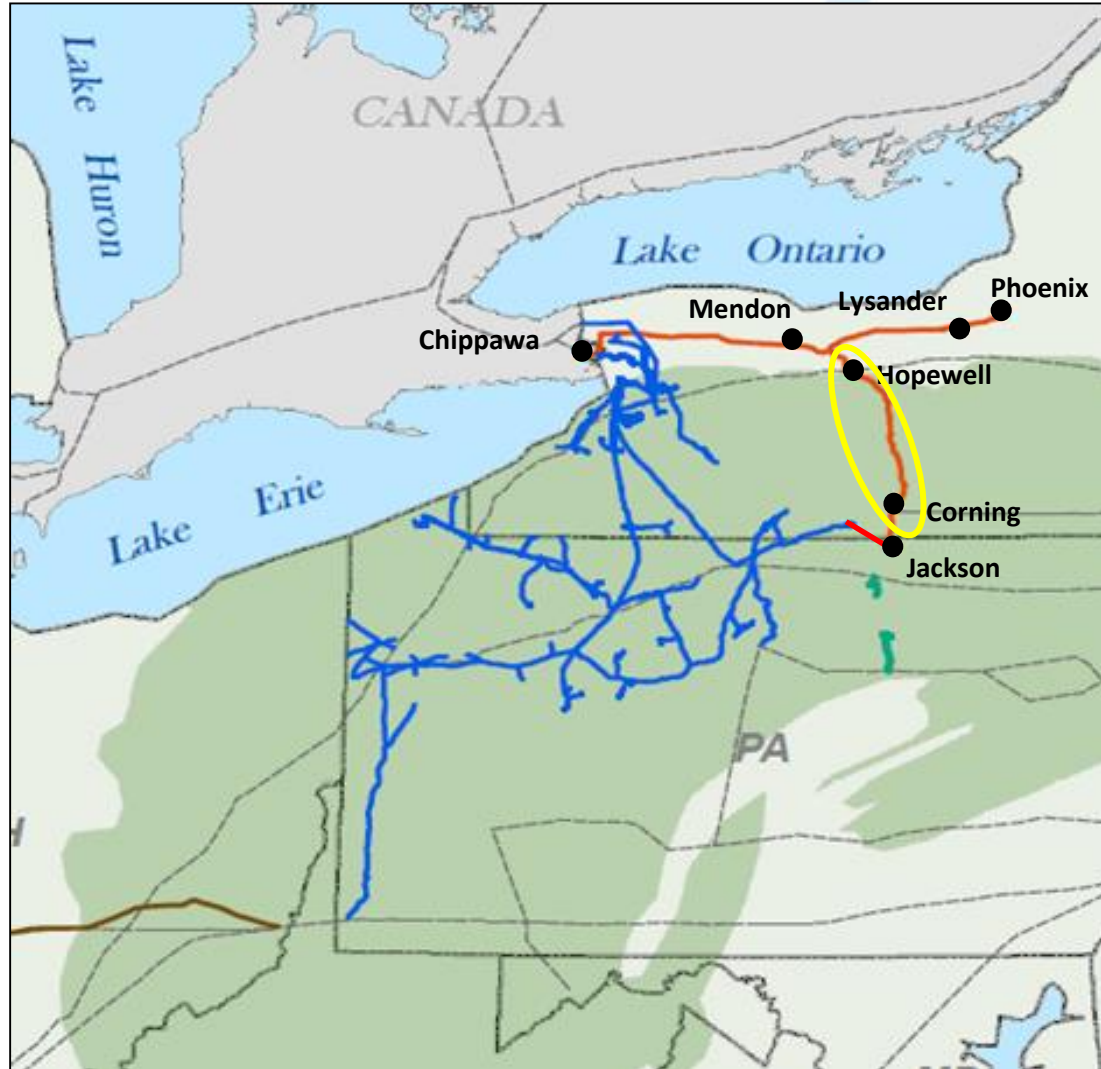

System Overview

NFGSC Observed Peak Days (MDth)

NFGSC Line X South to North

NFGSC Line X South to North

Average Daily Scheduled by Month (MDth)

NFGSC Line N South to North

NFGSC Line N South to North

Average Daily Scheduled by Month (MDth)

NFGSC YM53/YM52 South to North

NFGSC YM53/YM52 South to North

Average Daily Scheduled by Month (MDth)

NFGSC Top Gas Storage Inventory (MMCF)

Empire Observed Peak Days (MDth)

Empire Connector South to North

Empire Connector South to North

Average Daily Scheduled by Month (MDth)