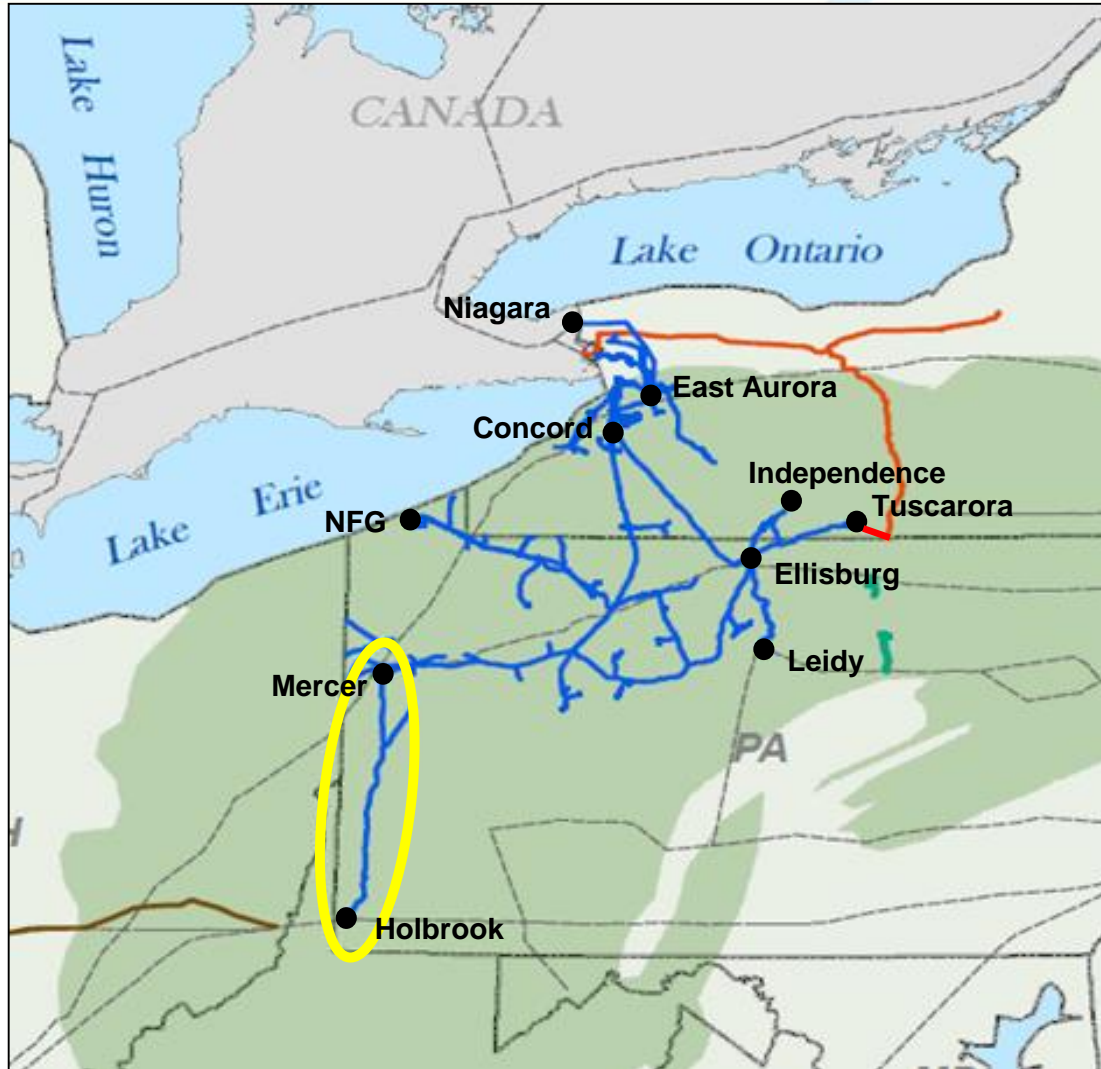

System Overview

NFGSC Observed Peak Days (MDth)

NFGSC Line X South to North

NFGSC Line X South to North

Average Daily Scheduled by Month (MDth)

NFGSC Line N South to North

NFGSC Line N South to North

Average Daily Scheduled by Month (MDth)

NFGSC YM53/YM52 South to North

NFGSC YM53/YM52 South to North

Average Daily Scheduled by Month (MDth)

NFGSC Top Gas Storage Inventory (MMCF)

Empire Observed Peak Days (MDth)

Empire Connector South to North

Empire Connector South to North

Average Daily Scheduled by Month (MDth)