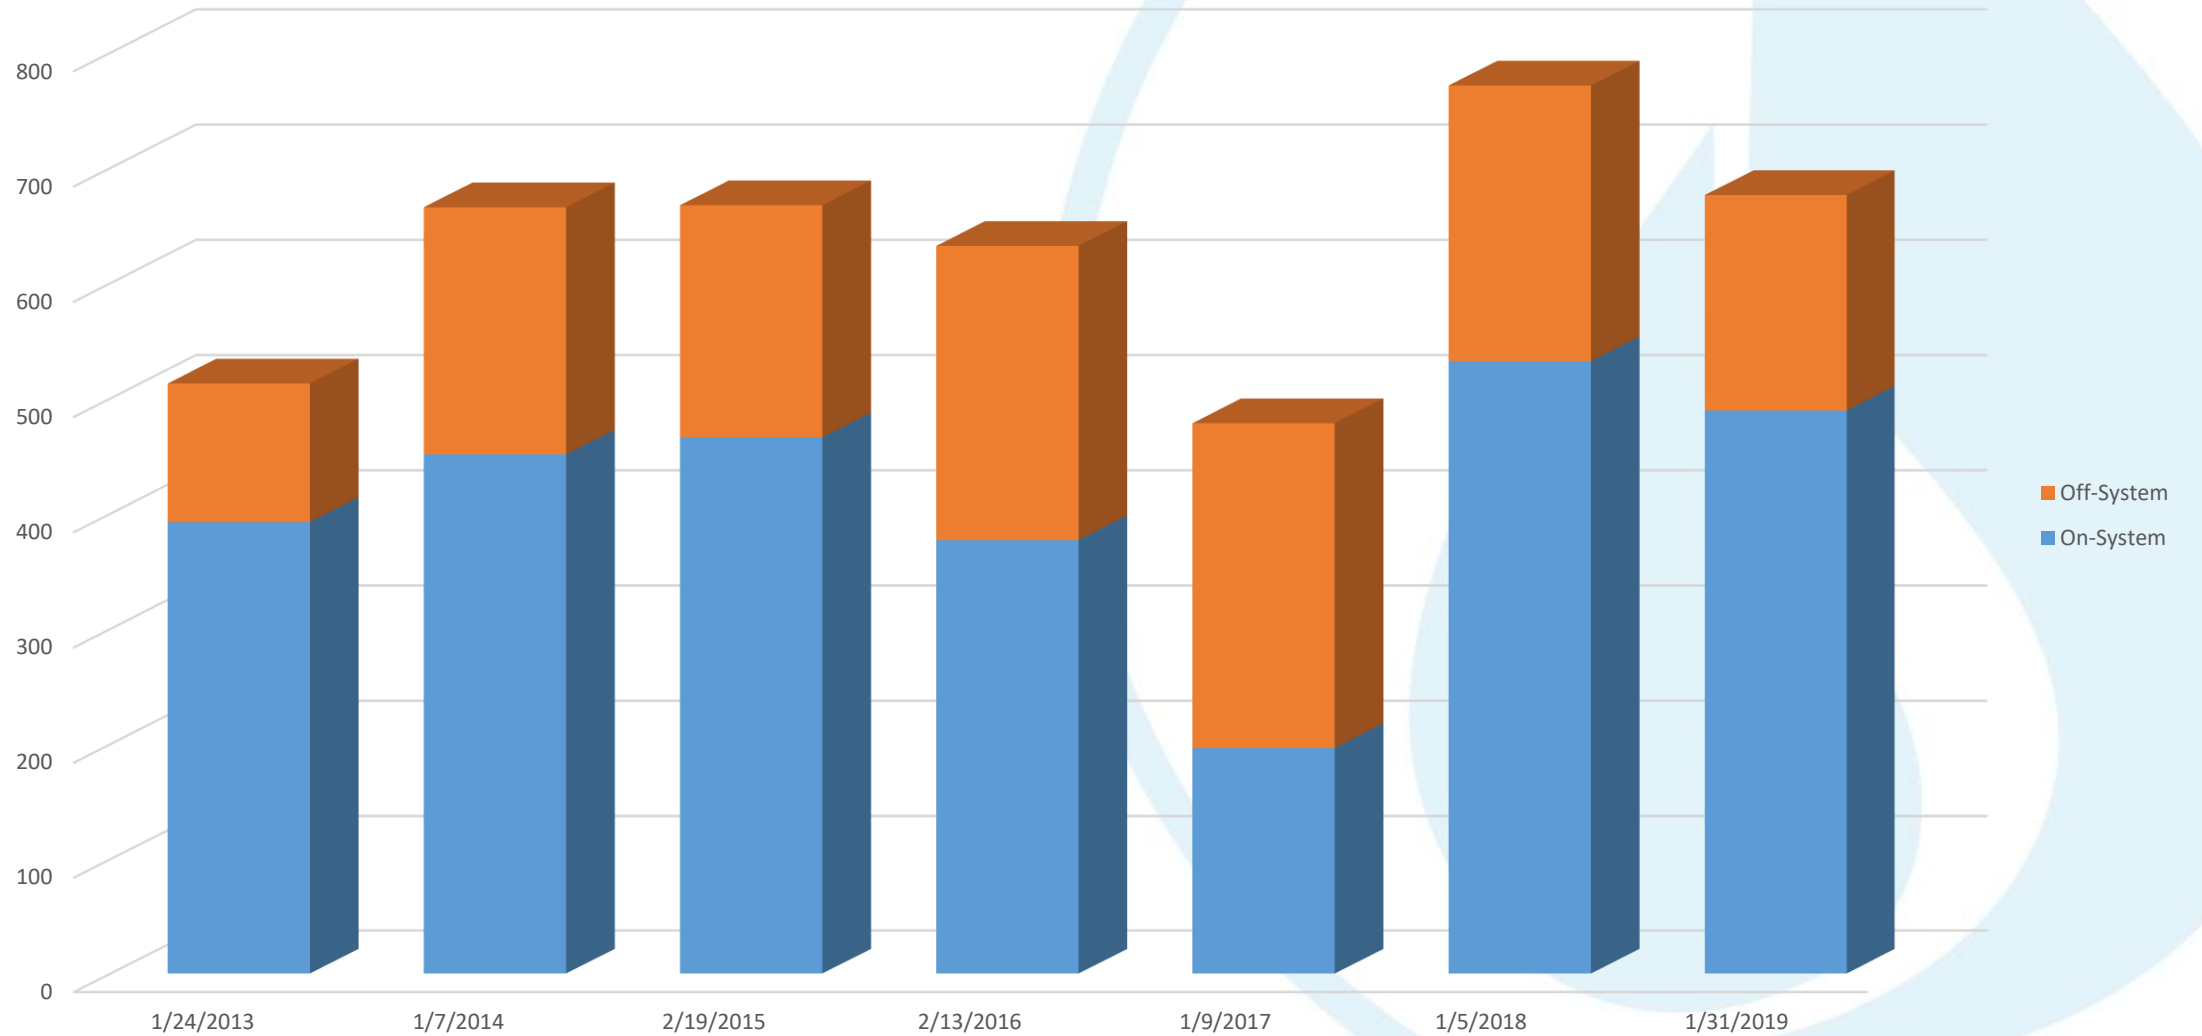

System Overview

NFGSC Observed Peak Days (MDth)

NFGSC Line X South to North

NFGSC Line X South to North

Average Daily Scheduled by Month (MDth)

NFGSC Line N South to North

NFGSC Line N South to North

Average Daily Scheduled by Month (MDth)

NFGSC YM53/YM52 South to North

NFGSC YM53/YM52 South to North

Average Daily Scheduled by Month (MDth)

NFGSC Top Gas Storage Inventory (MMCF)

Empire Observed Peak Days (MDth)

Empire Connector South to North

Empire Connector South to North

Average Daily Scheduled by Month (MDth)