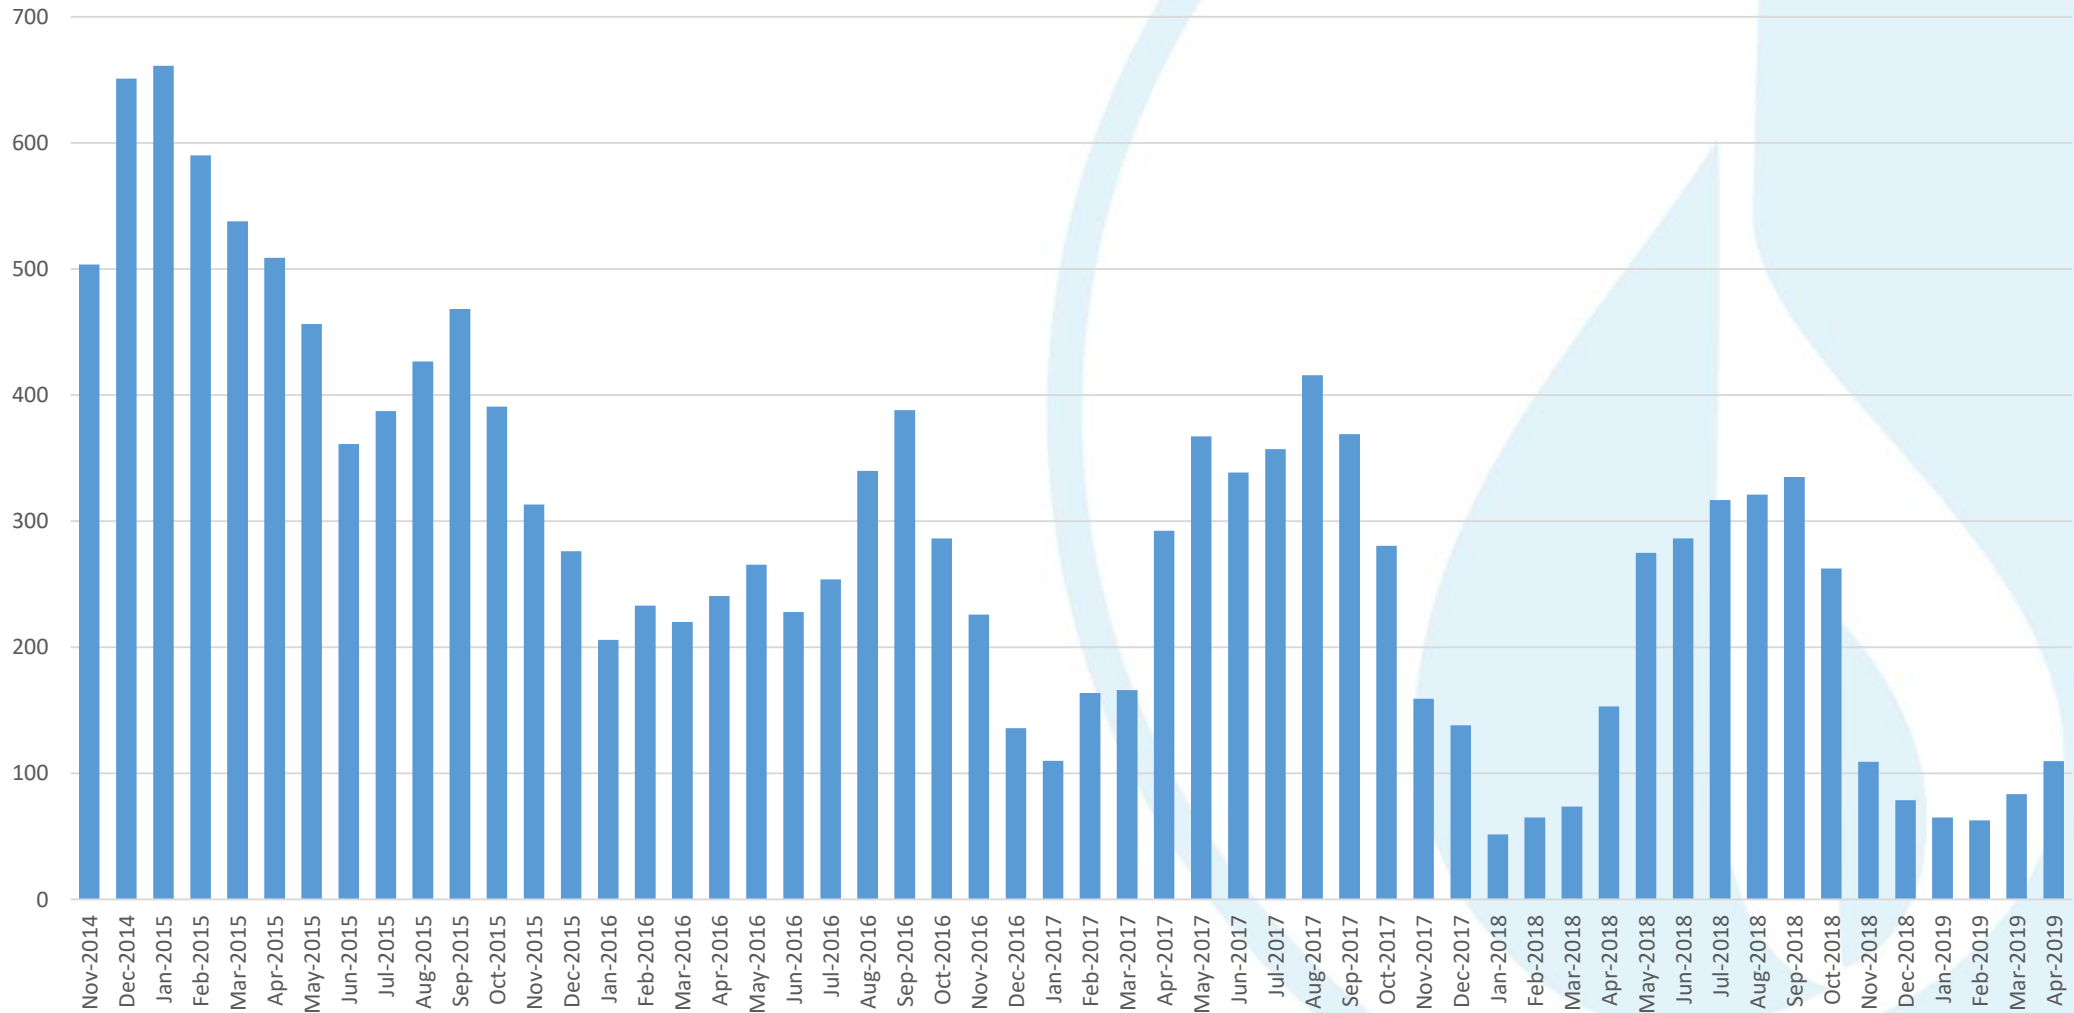

System Overview

NFGSC Observed Peak Days (MDth)

NFGSC Line X South to North

NFGSC Line X South to North

Average Daily Scheduled by Month (MDth)

NFGSC Line N South to North

NFGSC Line N South to North

Average Daily Scheduled by Month (MDth)

NFGSC YM53/YM52 South to North

NFGSC YM53/YM52 South to North

Average Daily Scheduled by Month (MDth)

NFGSC Top Gas Storage Inventory (MMCF)

Empire Observed Peak Days (MDth)

Empire Connector South to North

Empire Connector South to North

Average Daily Scheduled by Month (MDth)