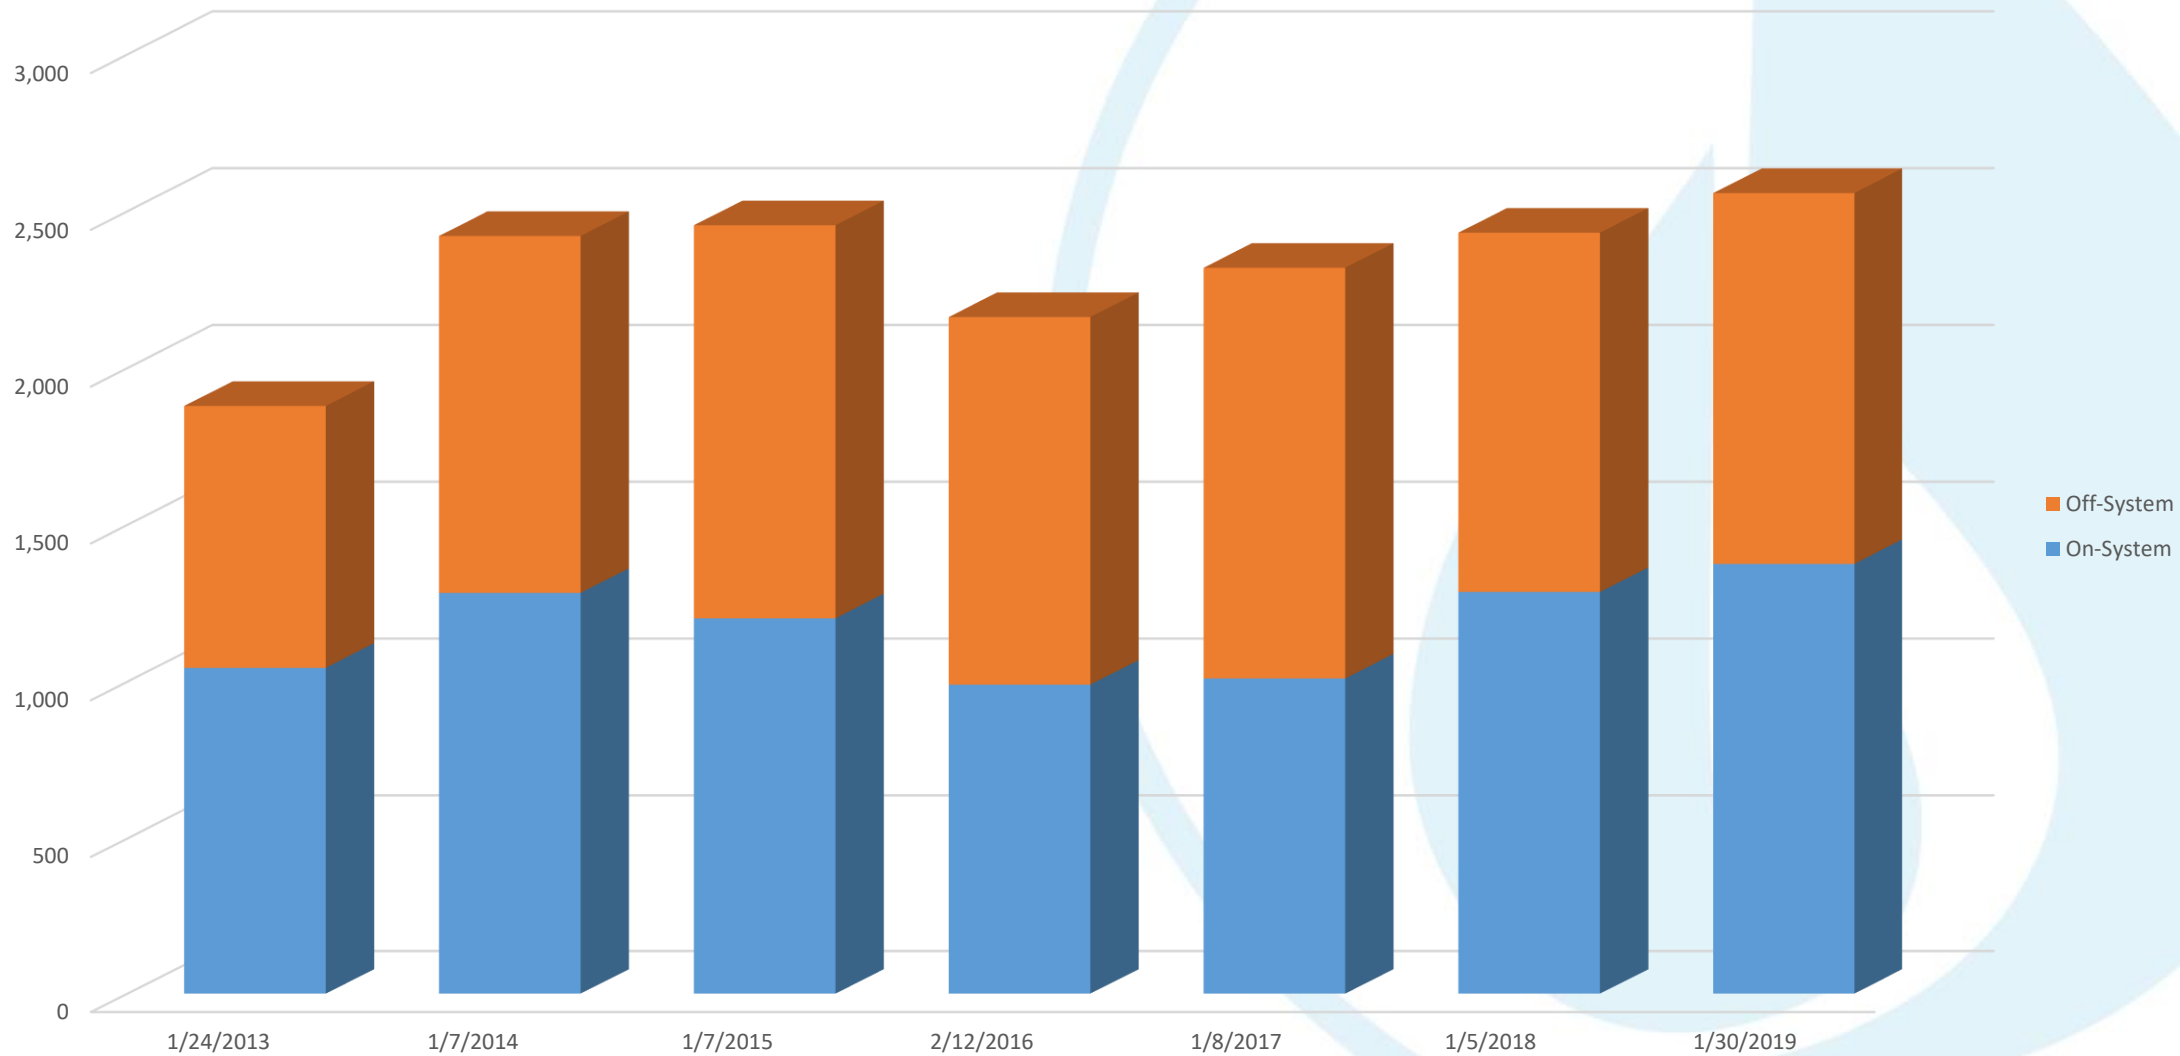

System Overview

NFGSC Observed Peak Days (MDth)

NFGSC Line X South to North

NFGSC Line X South to North

Average Daily Scheduled by Month (MDth)

NFGSC Line N South to North

NFGSC Line N South to North

Average Daily Scheduled by Month (MDth)

NFGSC YM53/YM52 South to North

NFGSC YM53/YM52 South to North

Average Daily Scheduled by Month (MDth)

NFGSC Top Gas Storage Inventory (MMCF)

Empire Observed Peak Days (MDth)

Empire Connector South to North

Empire Connector South to North

Average Daily Scheduled by Month (MDth)