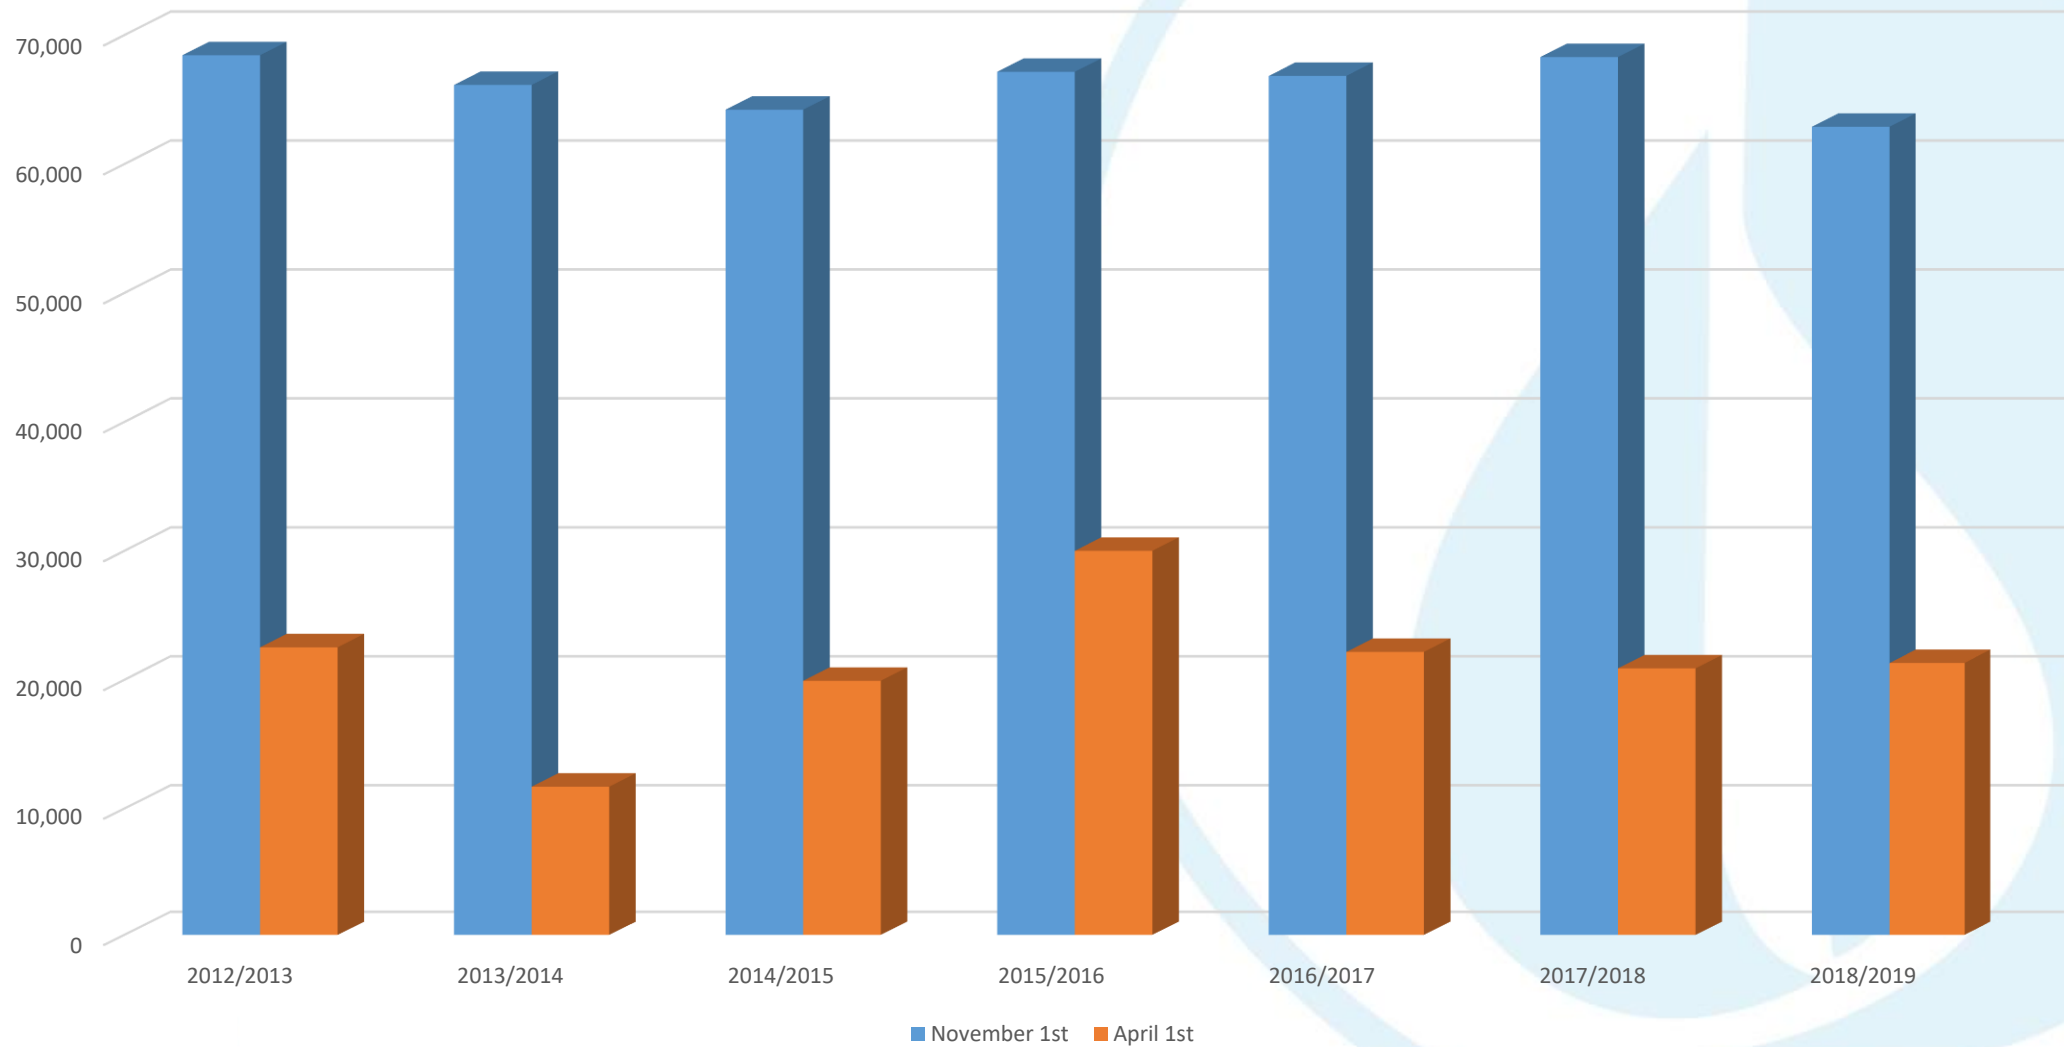

System Overview

NFGSC Observed Peak Days (MDth)

NFGSC Line X South to North

NFGSC Line X South to North

Average Daily Scheduled by Month (MDth)

NFGSC Line N South to North

NFGSC Line N South to North

Average Daily Scheduled by Month (MDth)

NFGSC YM53/YM52 South to North

NFGSC YM53/YM52 South to North

Average Daily Scheduled by Month (MDth)

NFGSC Top Gas Storage Inventory (MMCF)

Empire Observed Peak Days (MDth)

Empire Connector South to North

Empire Connector South to North

Average Daily Scheduled by Month (MDth)