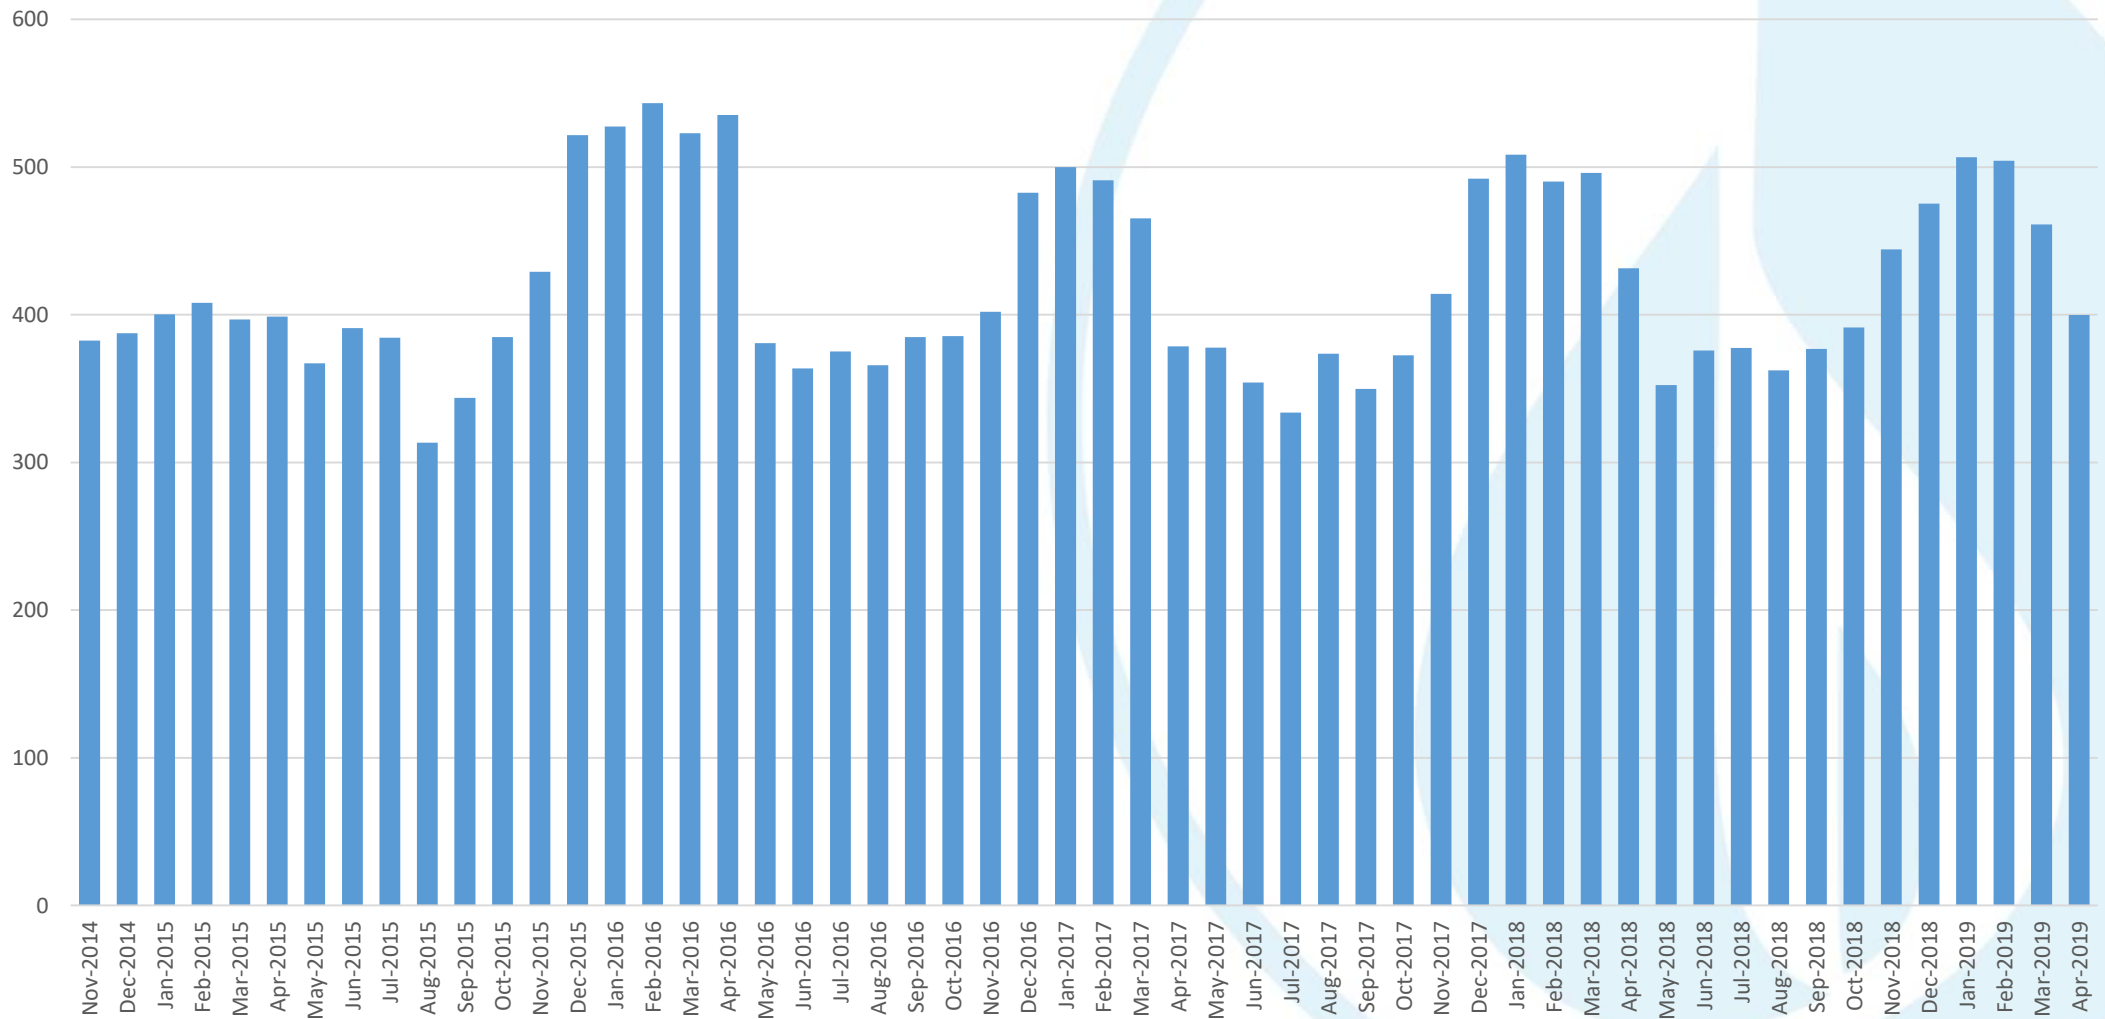

System Overview

NFGSC Observed Peak Days (MDth)

NFGSC Line X South to North

NFGSC Line X South to North

Average Daily Scheduled by Month (MDth)

NFGSC Line N South to North

NFGSC Line N South to North

Average Daily Scheduled by Month (MDth)

NFGSC YM53/YM52 South to North

NFGSC YM53/YM52 South to North

Average Daily Scheduled by Month (MDth)

NFGSC Top Gas Storage Inventory (MMCF)

Empire Observed Peak Days (MDth)

Empire Connector South to North

Empire Connector South to North

Average Daily Scheduled by Month (MDth)