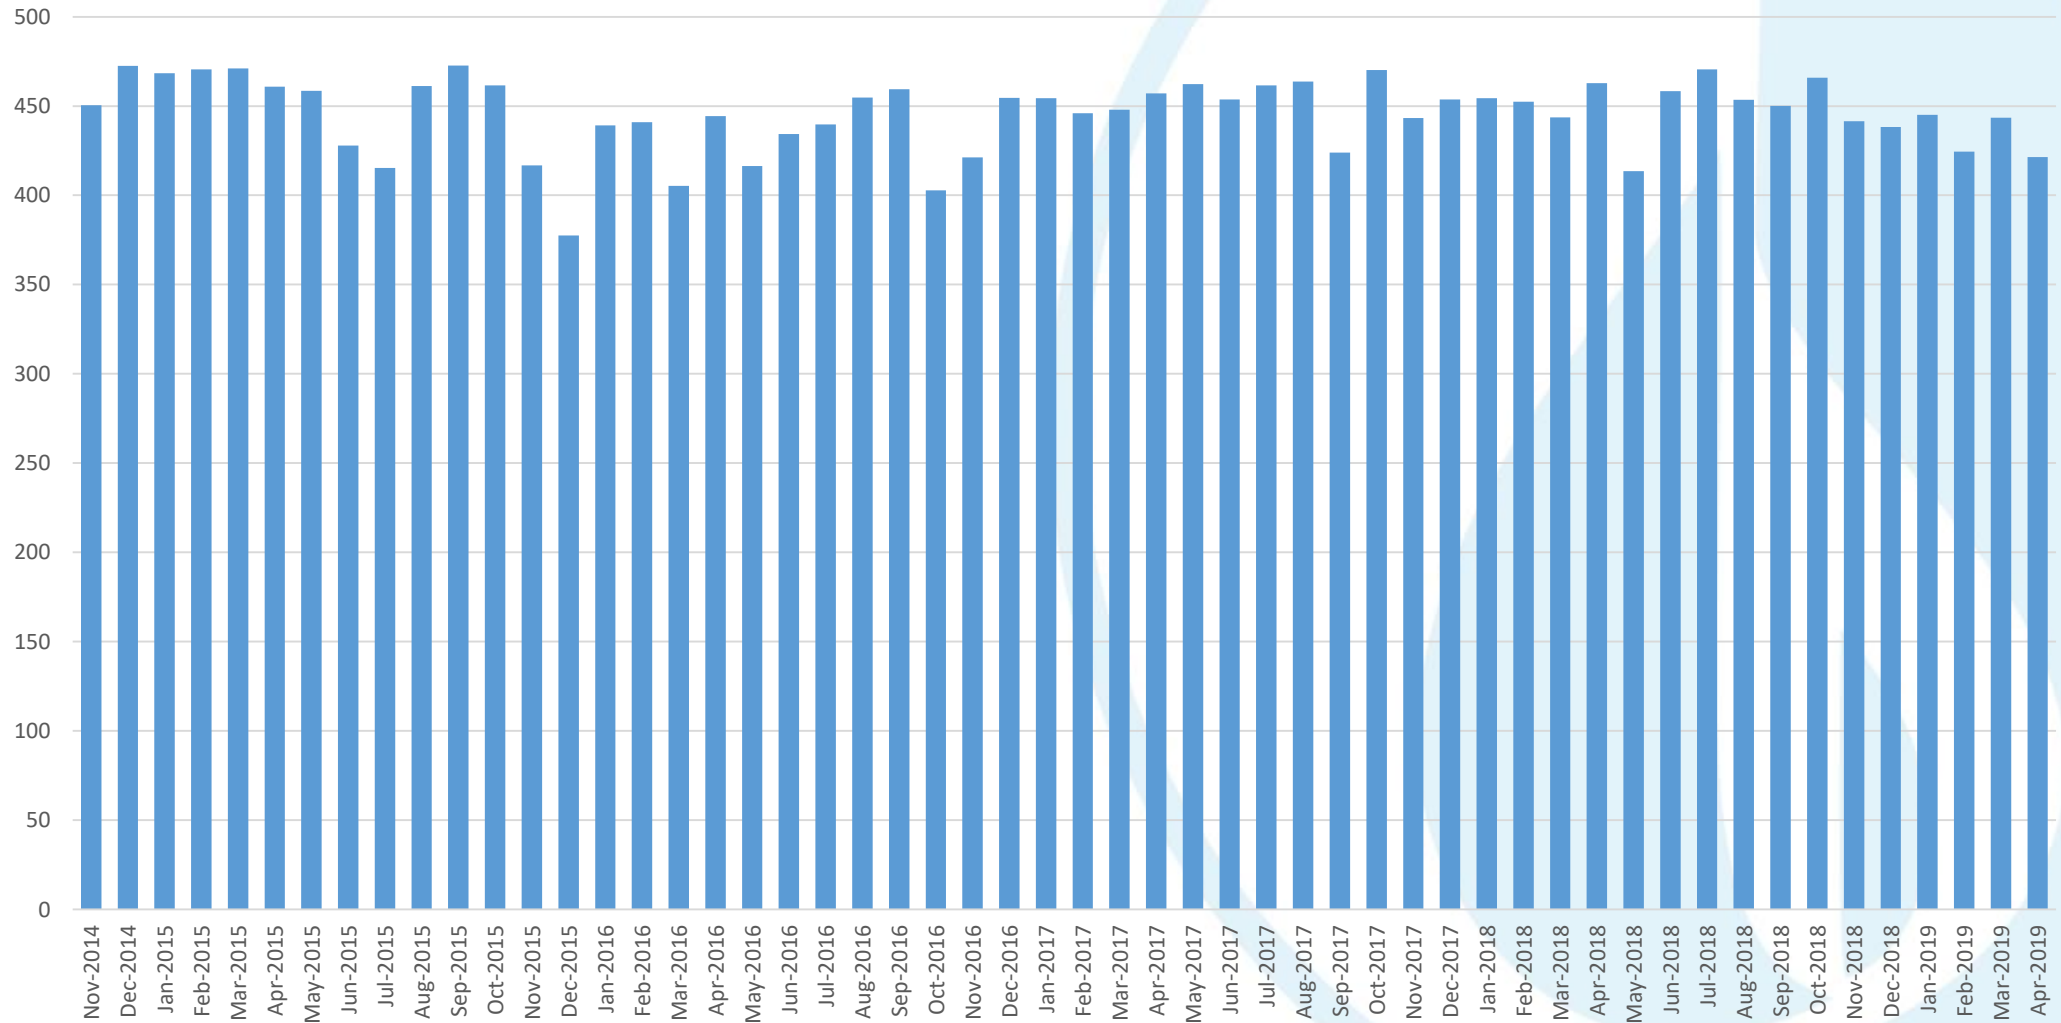

System Overview

NFGSC Observed Peak Days (MDth)

NFGSC Line X South to North

NFGSC Line X South to North

Average Daily Scheduled by Month (MDth)

NFGSC Line N South to North

NFGSC Line N South to North

Average Daily Scheduled by Month (MDth)

NFGSC YM53/YM52 South to North

NFGSC YM53/YM52 South to North

Average Daily Scheduled by Month (MDth)

NFGSC Top Gas Storage Inventory (MMCF)

Empire Observed Peak Days (MDth)

Empire Connector South to North

Empire Connector South to North

Average Daily Scheduled by Month (MDth)