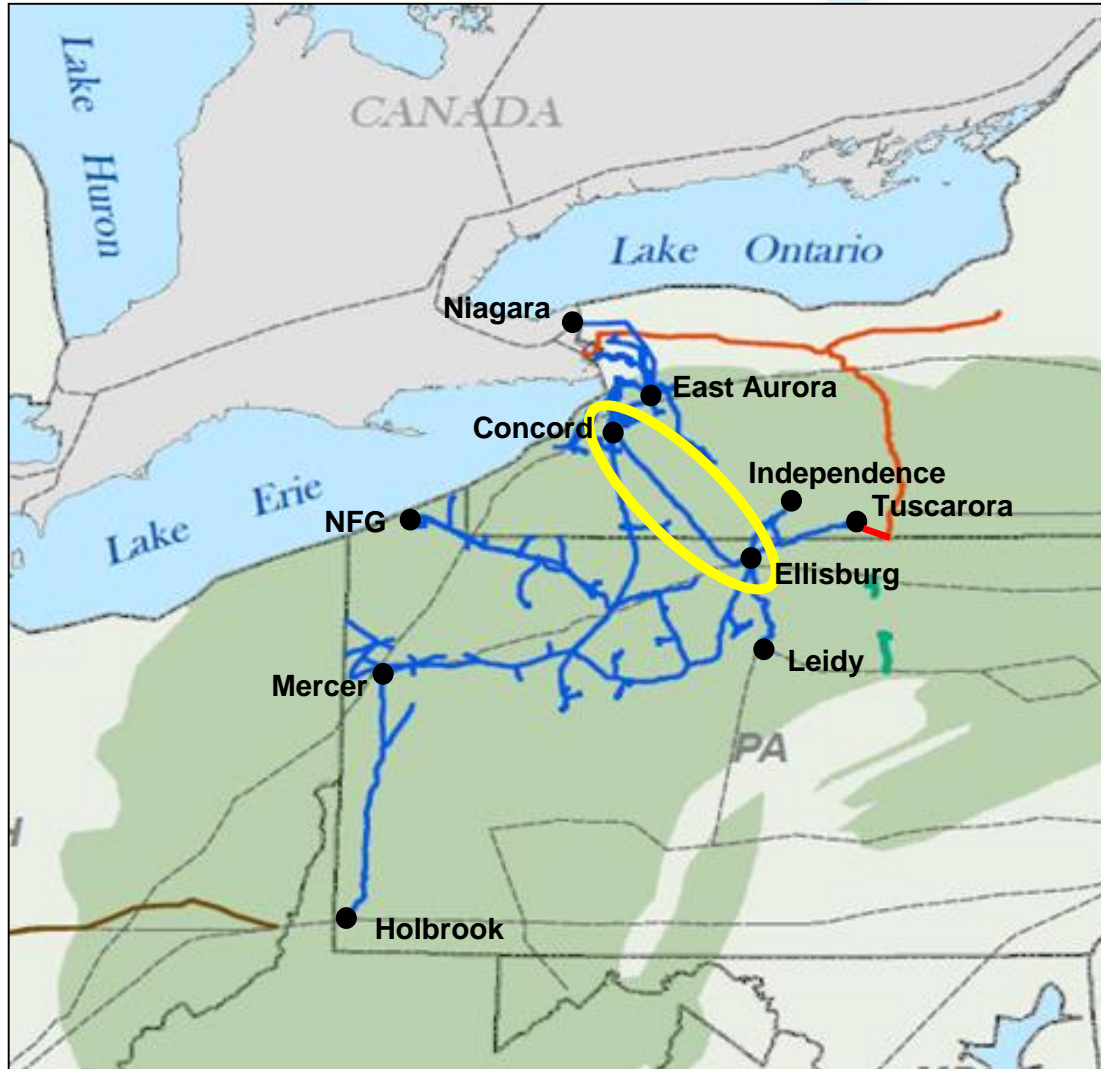

System Overview

NFGSC Observed Peak Days (MDth)

NFGSC Line X South to North

NFGSC Line X South to North

Average Daily Scheduled by Month (MDth)

NFGSC Line N South to North

NFGSC Line N South to North

Average Daily Scheduled by Month (MDth)

NFGSC YM53/YM52 South to North

NFGSC YM53/YM52 South to North

Average Daily Scheduled by Month (MDth)

NFGSC Top Gas Storage Inventory (MMCF)

Empire Observed Peak Days (MDth)

Empire Connector South to North

Empire Connector South to North

Average Daily Scheduled by Month (MDth)