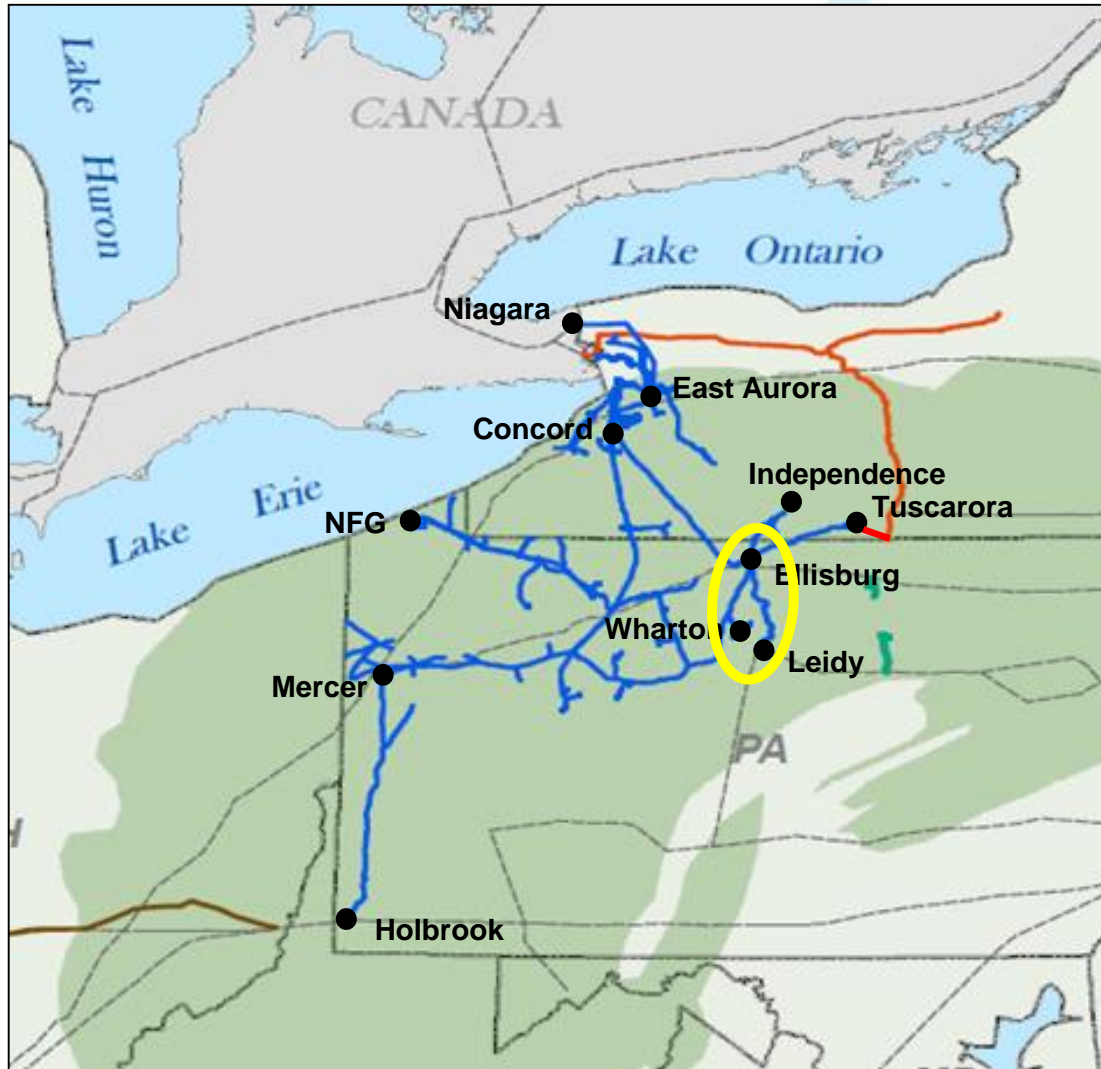

System Overview

NFGSC Observed Peak Days (MDth)

NFGSC Line X South to North

NFGSC Line X South to North

Average Daily Scheduled by Month (MDth)

NFGSC Line N South to North

NFGSC Line N South to North

Average Daily Scheduled by Month (MDth)

NFGSC YM53/YM52 South to North

NFGSC YM53/YM52 South to North

Average Daily Scheduled by Month (MDth)

NFGSC Top Gas Storage Inventory (MMCF)

Empire Observed Peak Days (MDth)

Empire Connector South to North

Empire Connector South to North

Average Daily Scheduled by Month (MDth)